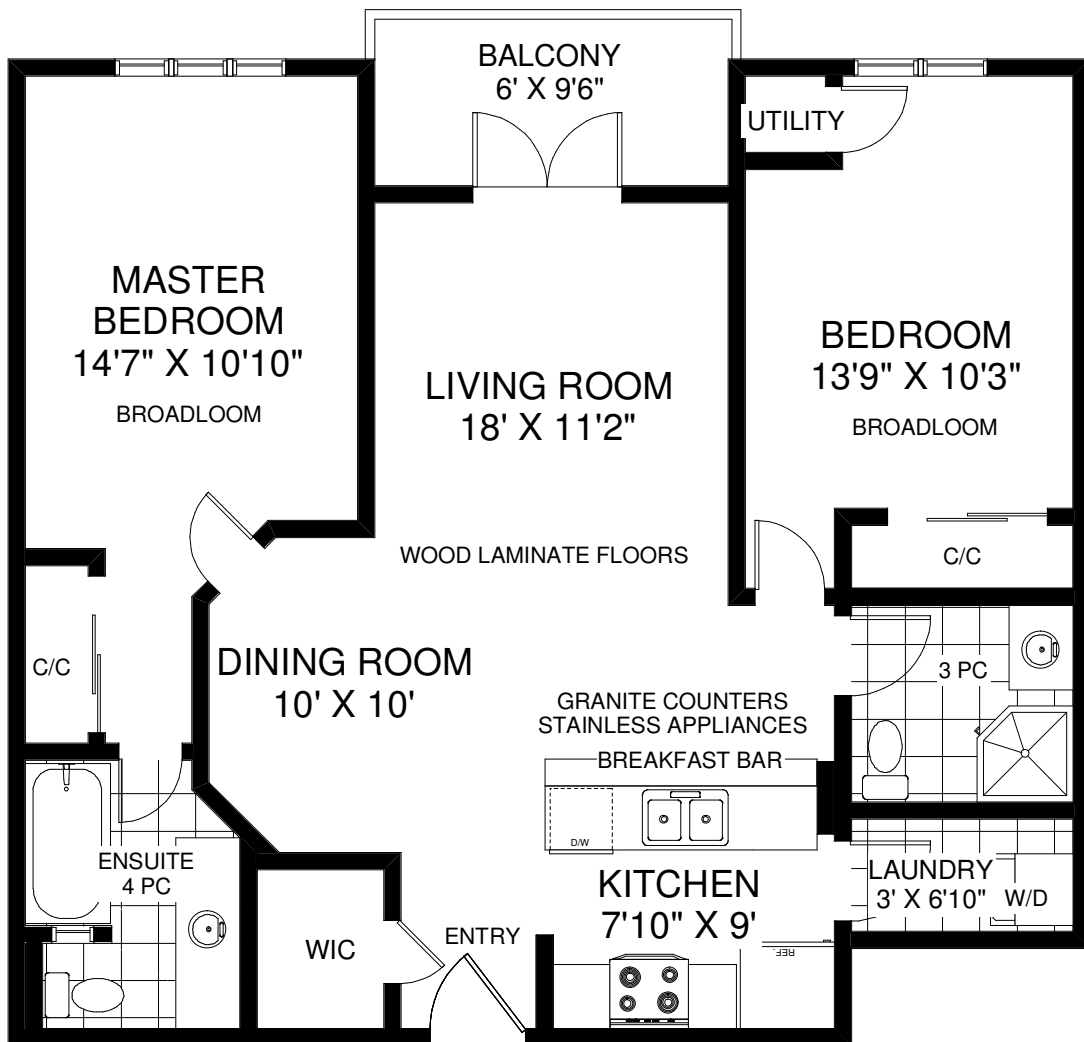

245 DALESFORD ROAD SUITE #110

THE JULIE KINNEAR TEAM
Royal LePage Real Estate Services Ltd., Brokerage
(416) 762-8255

Note: Measurements & Calculations are approximate. Provided as a guideline only.