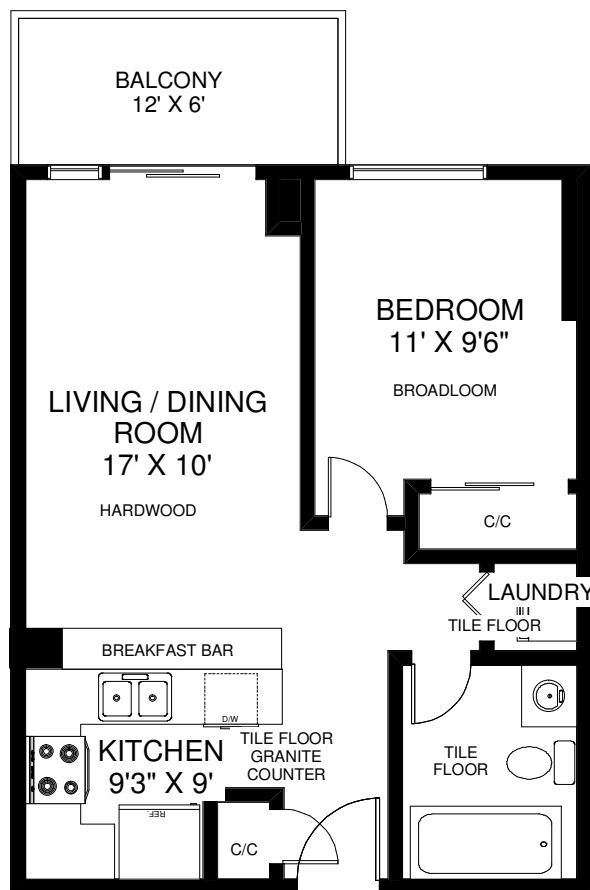

245 DAVISVILLE AVENUE LPH04

THE JULIE KINNEAR TEAM
Sales Representatives
Keller Williams Neighbourhood Realty
(416) 236-1392

CEILING HT 9'

APPROXIMATELY 600 SQ FT

Note: Measurements & Calculations are approximate. Provided as a guideline only.