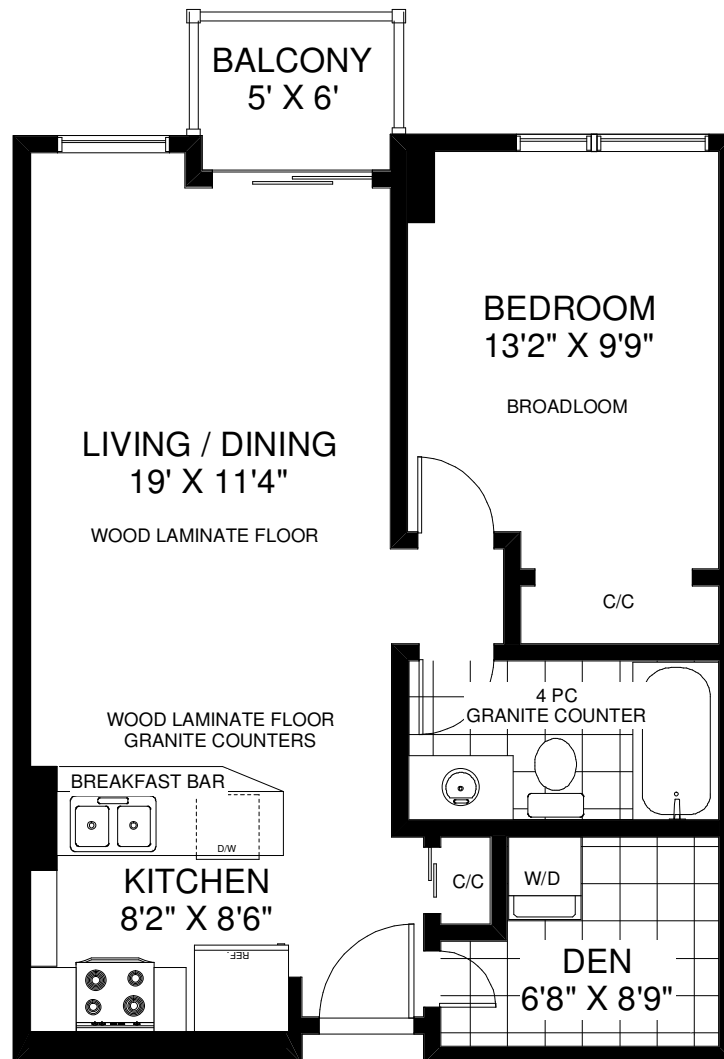

# 2495 DUNDAS STREET WEST UNIT #214

**THE JULIE KINNEAR TEAM**  
**Royal LePage Real Estate Services Ltd., Brokerage**  
**(416) 762-8255**

APPROXIMATELY 650 SQ FT

Note: Measurements & Calculations are approximate.  
Provided as a guideline only.