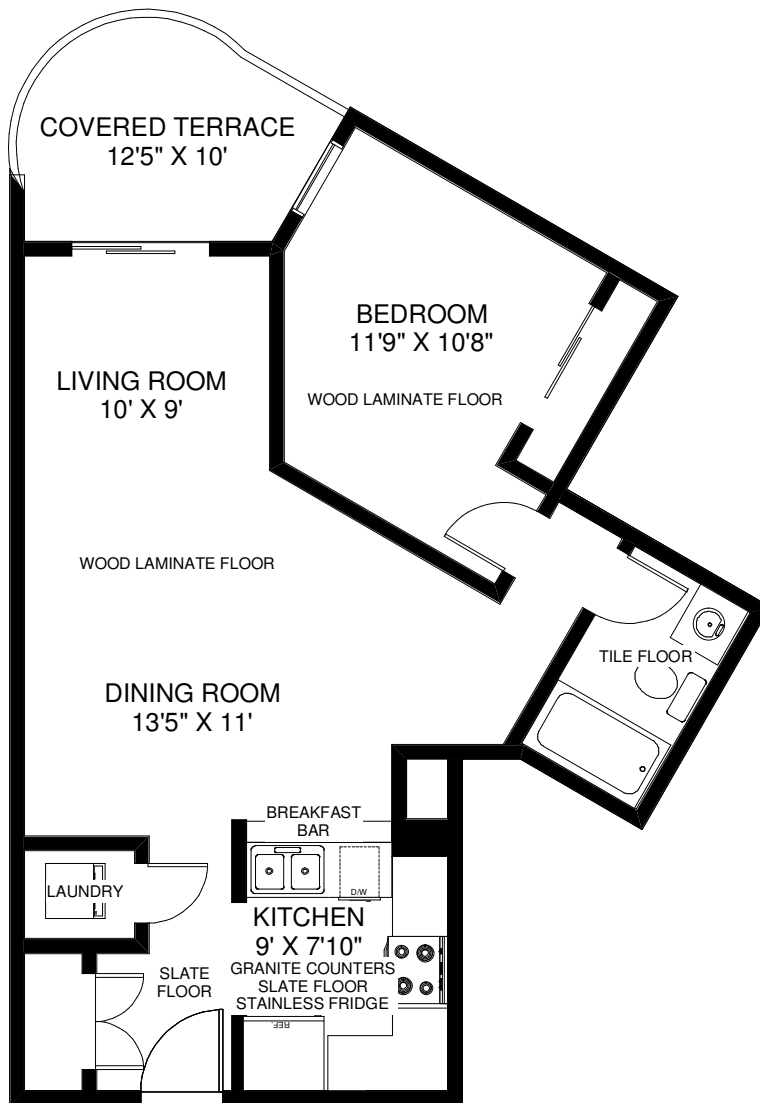

25 EARLINGTON AVENUE #326

THE JULIE KINNEAR TEAM
Sales Representatives
Keller Williams Neighbourhood Realty
(416) 236-1392

CEILING HT 9'3"

APPROXIMATELY 700 SQ FT

Note: Measurements & Calculations are approximate. Provided as a guideline only.