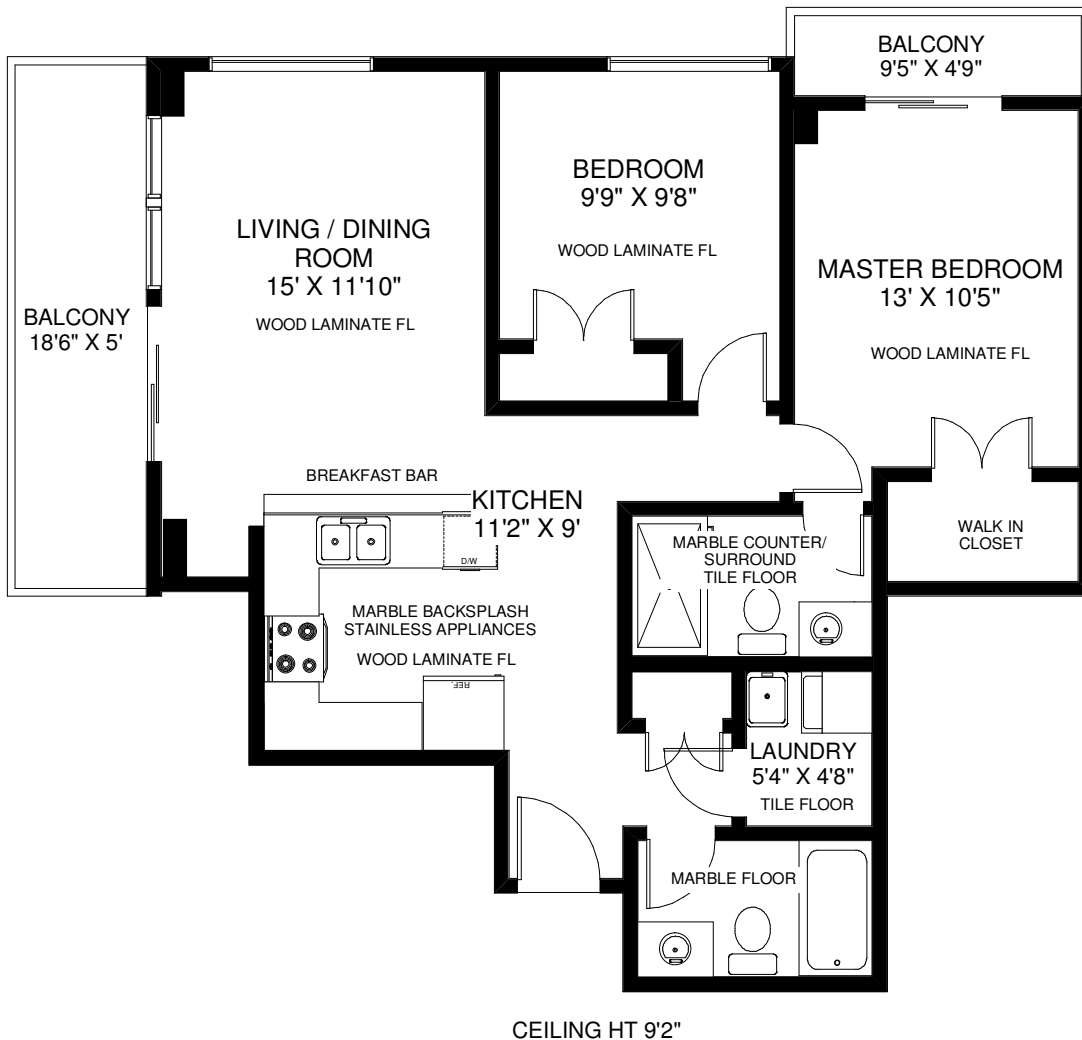

25 FONTENAY COURT UNIT #1504

THE JULIE KINNEAR TEAM
Sales Representatives
Keller Williams Neighbourhood Realty
(416) 236-1392

APPROXIMATELY 900 SQ FT

Note: Measurements & Calculations are approximate. Provided as a guideline only.