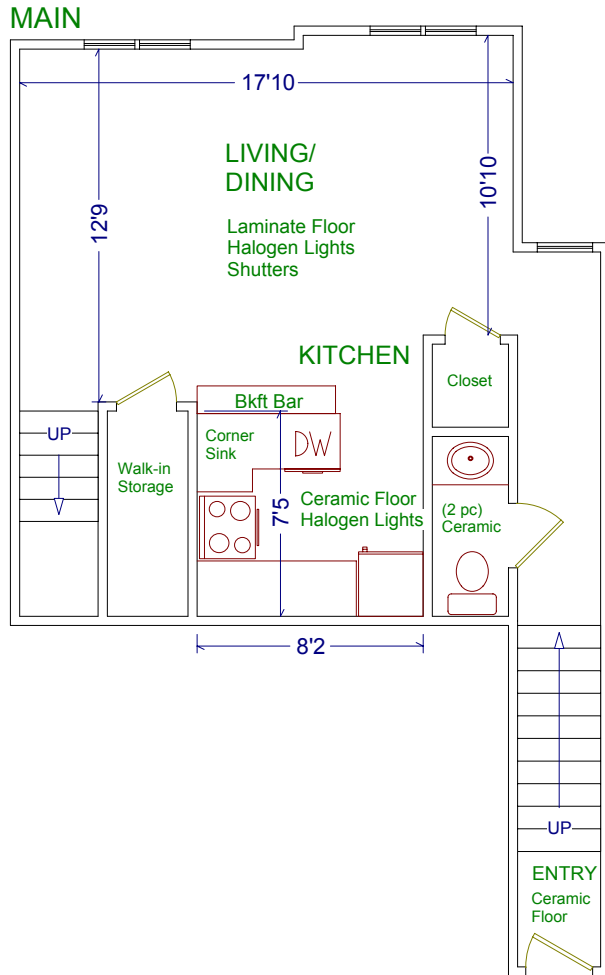

# 25 SUDBURY STREET, #2505

Please note: Measurements may not be 100% accurate. Floor plans are provided for convenience and are to be used as a guideline only.

FloorPlans Unlimited (416) 766-7479

**JULIE KINNEAR**