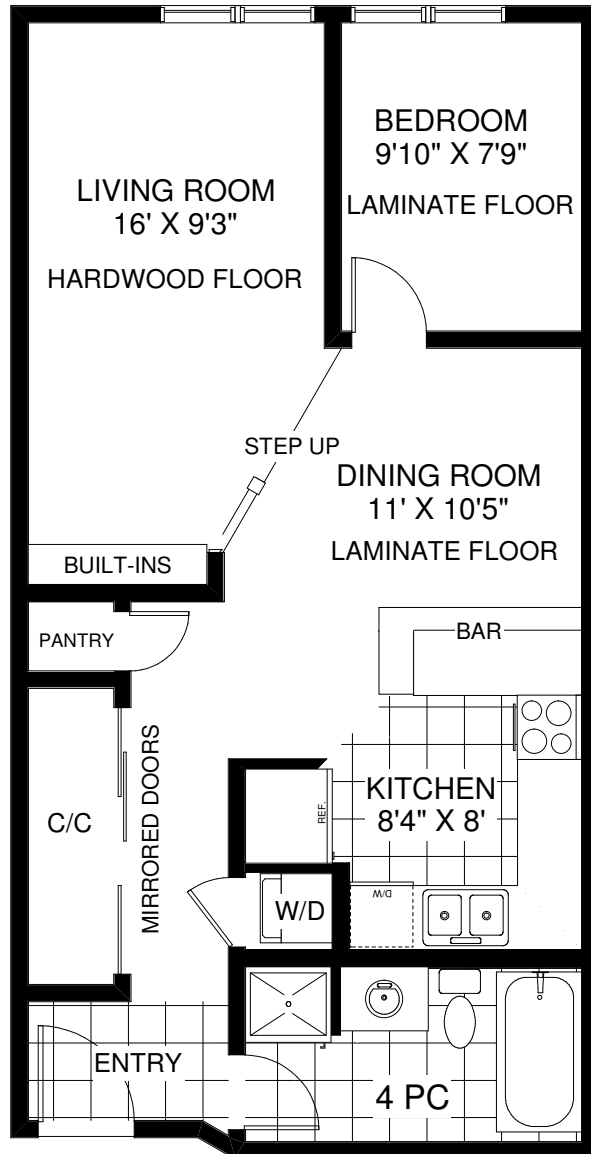

25 THE ESPLANADE UNIT #1313

THE JULIE KINNEAR TEAM
Royal LePage Real Estate Services Ltd., Brokerage
(416) 762-8255

APPROXIMATELY 659 SQ FT

Note: Measurements & Calculations are approximate. Provided as a guideline only.

FLOOR PLANS BY KIM DORNEY
647-989-6526