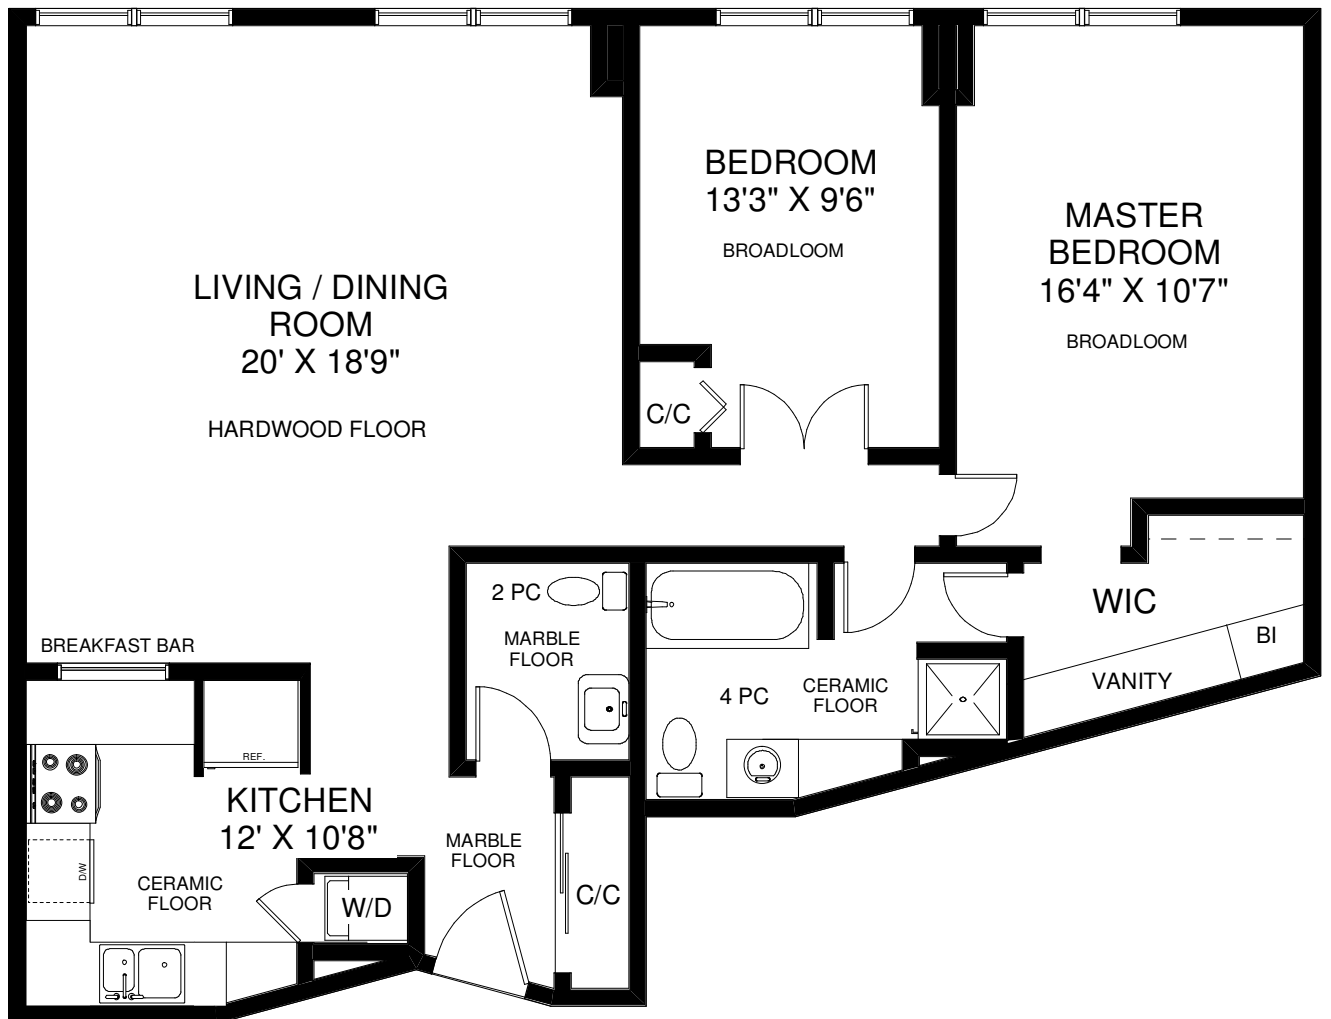

25 THE ESPLANADE UNIT #2803

THE JULIE KINNEAR TEAM
Royal LePage Real Estate Services Ltd., Brokerage
(416) 762-8255

APPROXIMATELY 1,109 SQ FT

Note: Measurements & Calculations are approximate. Provided as a guideline only.