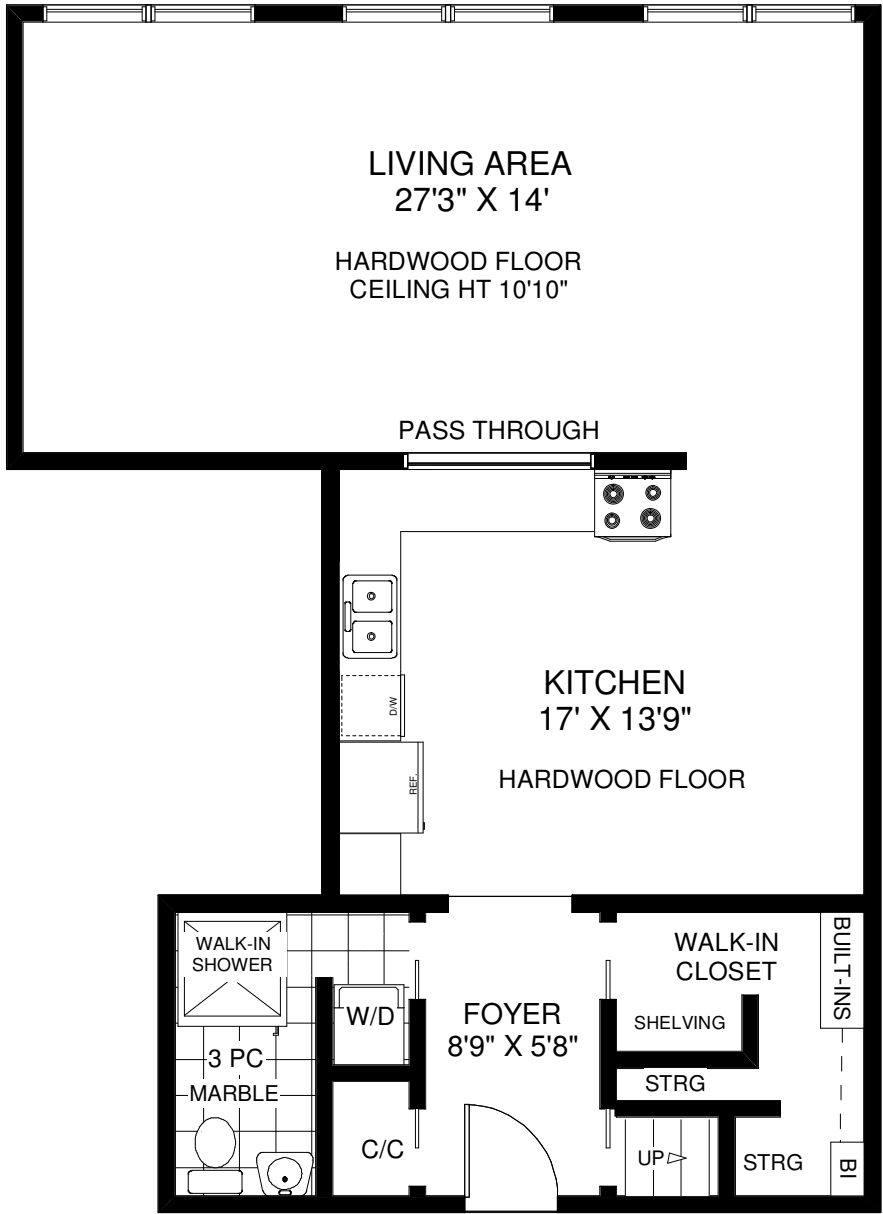

26 NOBLE STREET UNIT #7

THE JULIE KINNEAR TEAM
Royal LePage Real Estate Services Ltd., Brokerage
(416) 762-8255

APPROXIMATELY 1,00 SQ FT

Note: Measurements & Calculations are approximate. Provided as a guideline only.