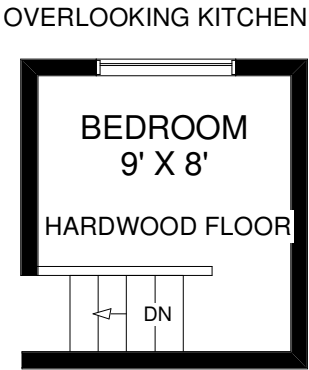

26 NOBLE STREET UNIT #7

THE JULIE KINNEAR TEAM
Royal LePage Real Estate Services Ltd., Brokerage
(416) 762-8255

APPROXIMATELY 1,00 SQ FT

Note: Measurements & Calculations are approximate. Provided as a guideline only.