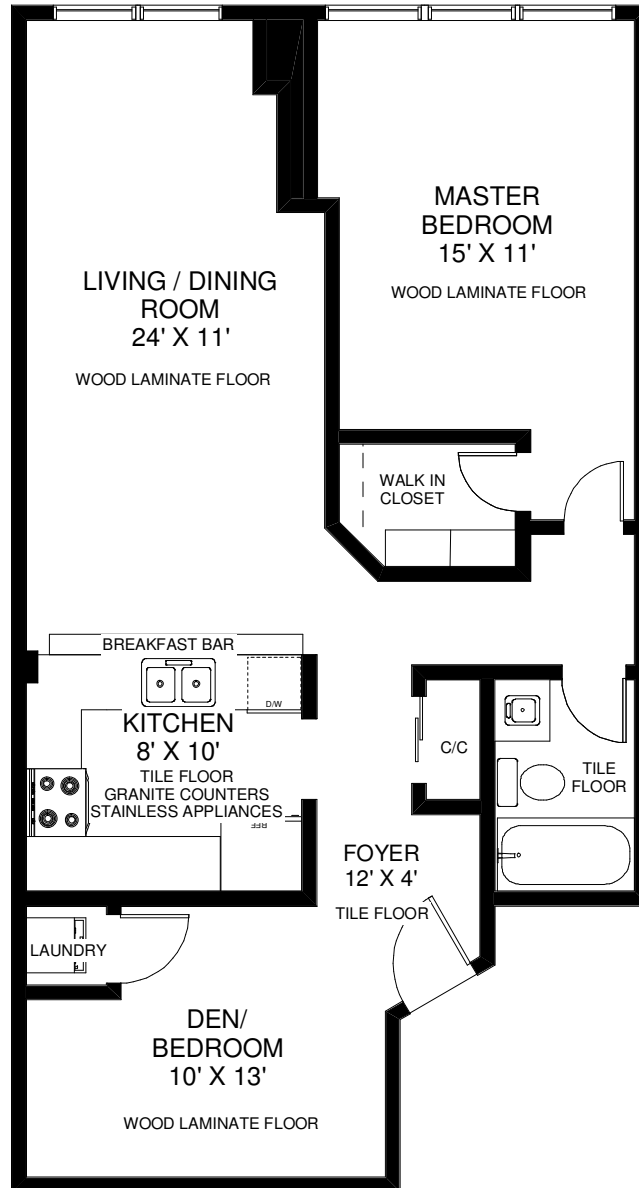

# 28 HOLLYWOOD AVENUE SPH #208

THE JULIE KINNEAR TEAM  
Sales Representatives  
Keller Williams Neighbourhood Realty  
(416) 236-1392

APPROXIMATELY 909 SQ FT

Note: Measurements & Calculations are approximate. Provided as a guideline only.