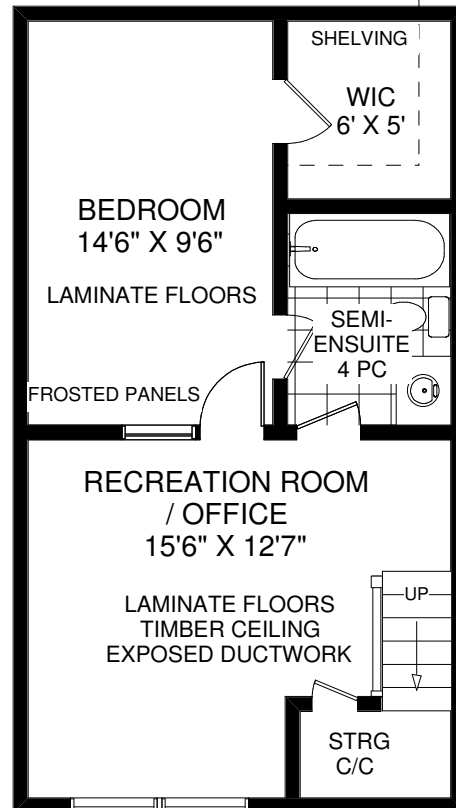

# 284 SAINT HELENS AVENUE UNIT #145

**THE JULIE KINNEAR TEAM**  
**Royal LePage Real Estate Services Ltd.,**  
**Brokerage**  
**(416) 762-8255**

**APPROXIMATELY 959 SQ FT**

Note: Measurements & Calculations are approximate. Provided as a guideline only.

FLOOR PLANS BY KIM DORNEY  
647-989-6526