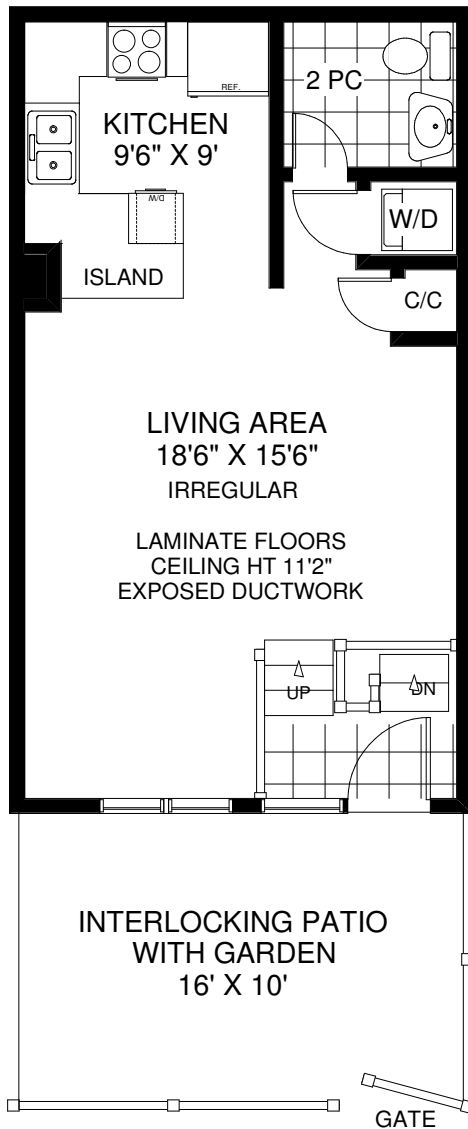

# 284 SAINT HELENS AVENUE UNIT #145

**THE JULIE KINNEAR TEAM**  
**Royal LePage Real Estate Services Ltd.,**  
**Brokerage**  
**(416) 762-8255**

**APPROXIMATELY 959 SQ FT**

Note: Measurements & Calculations are approximate. Provided as a guideline only.

FLOOR PLANS BY KIM DORNEY  
647-989-6526