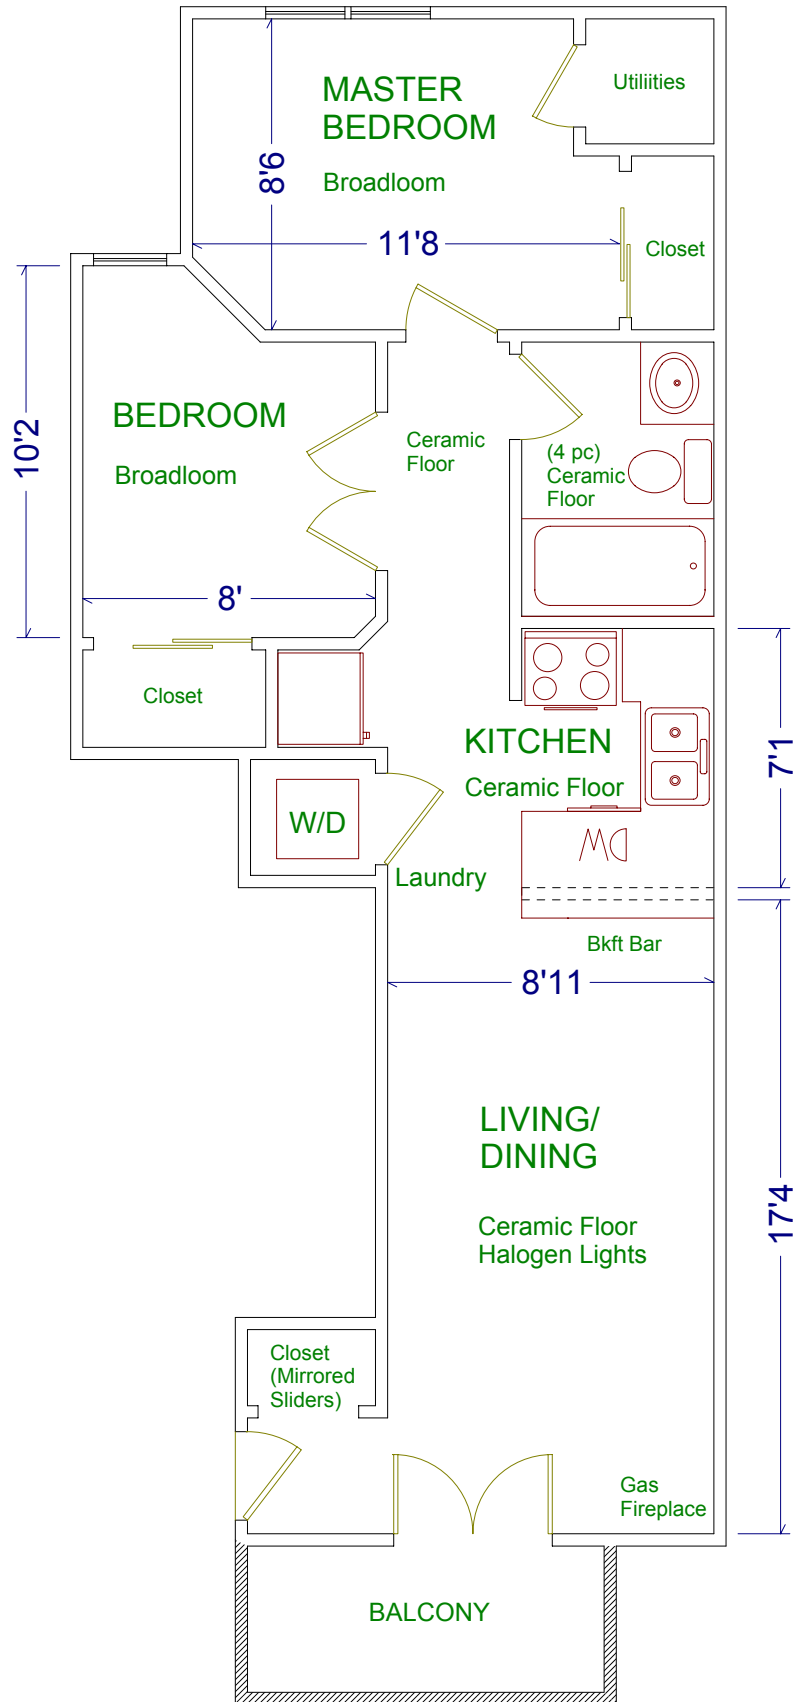

# 2908 SUDBURY STREET

**JULIE KINNEAR**

Sales Representative

(416) 762-8255

Royal LePage Real Estate  
Services Ltd.

Please note: Measurements may not be 100% accurate. Floor plans are provided for convenience and are to be used as a guideline only.