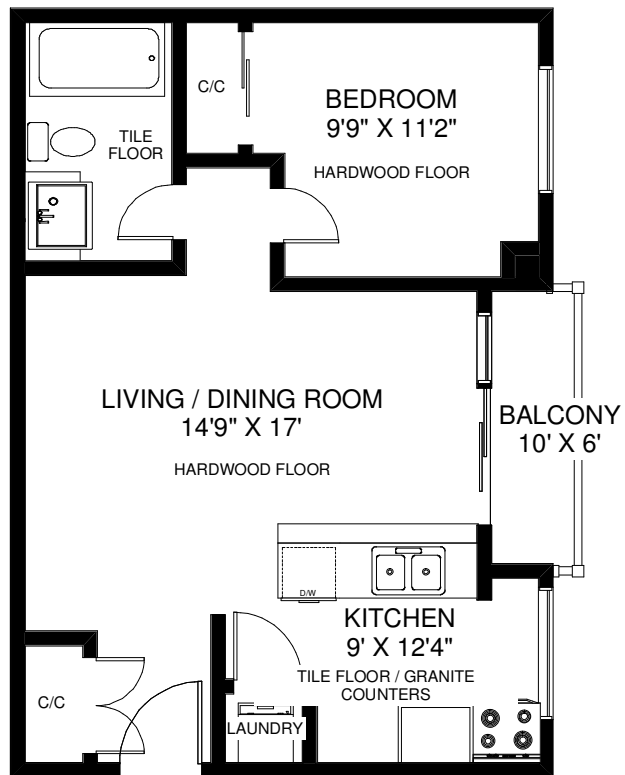

30 HAYDEN STREET UNIT #807

THE JULIE KINNEAR TEAM
Sales Representatives
Keller Williams Neighbourhood Realty
(416) 236-1392

APPROXIMATELY 530 SQ FT

Note: Measurements & Calculations are approximate. Provided as a guideline only.