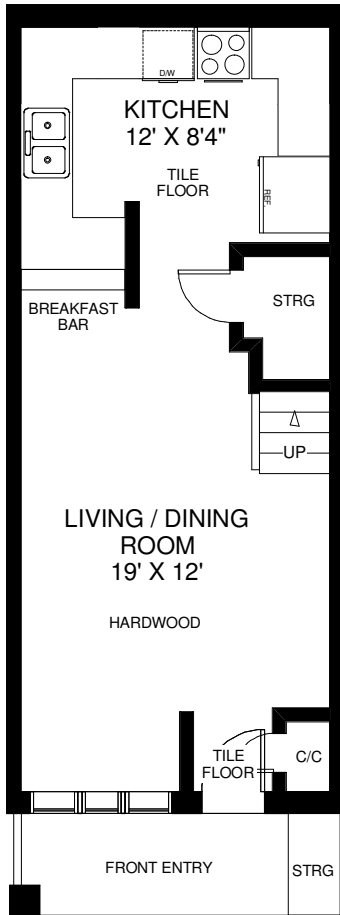

30 MENDELSSOHN STREET TH # 16

THE JULIE KINNEAR TEAM
Sales Representatives
Keller Williams Neighbourhood Realty
(416) 236-1392

MAIN FLOOR

SECOND FLOOR

THIRD FLOOR

APPROXIMATELY 1,200 SQ FT

Note: Measurements & Calculations are approximate. Provided as a guideline only.