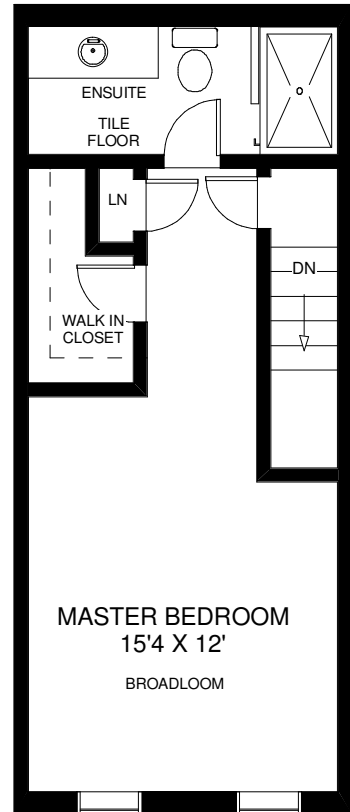

30 MENDELSSOHN STREET TH # 16

THE JULIE KINNEAR TEAM
Sales Representatives
Keller Williams Neighbourhood Realty
(416) 236-1392

MAIN FLOOR

SECOND FLOOR

THIRD FLOOR

APPROXIMATELY 1,200 SQ FT

Note: Measurements & Calculations are approximate. Provided as a guideline only.