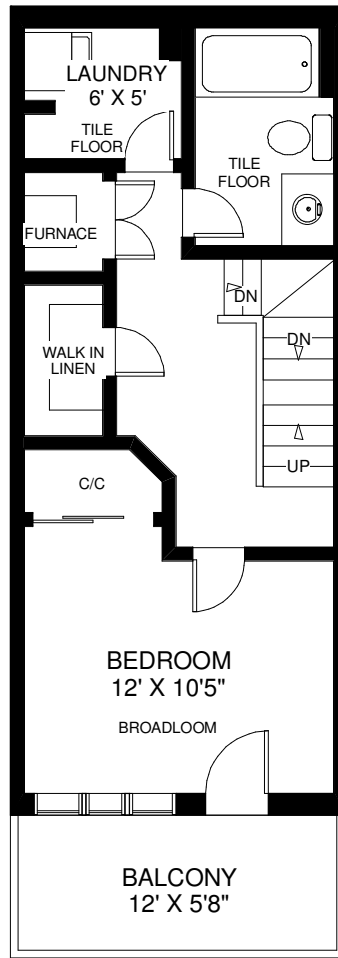

30 MENDELSSOHN STREET TH # 16

THE JULIE KINNEAR TEAM
Sales Representatives
Keller Williams Neighbourhood Realty
(416) 236-1392

MAIN FLOOR

SECOND FLOOR

THIRD FLOOR

APPROXIMATELY 1,200 SQ FT

Note: Measurements & Calculations are approximate. Provided as a guideline only.