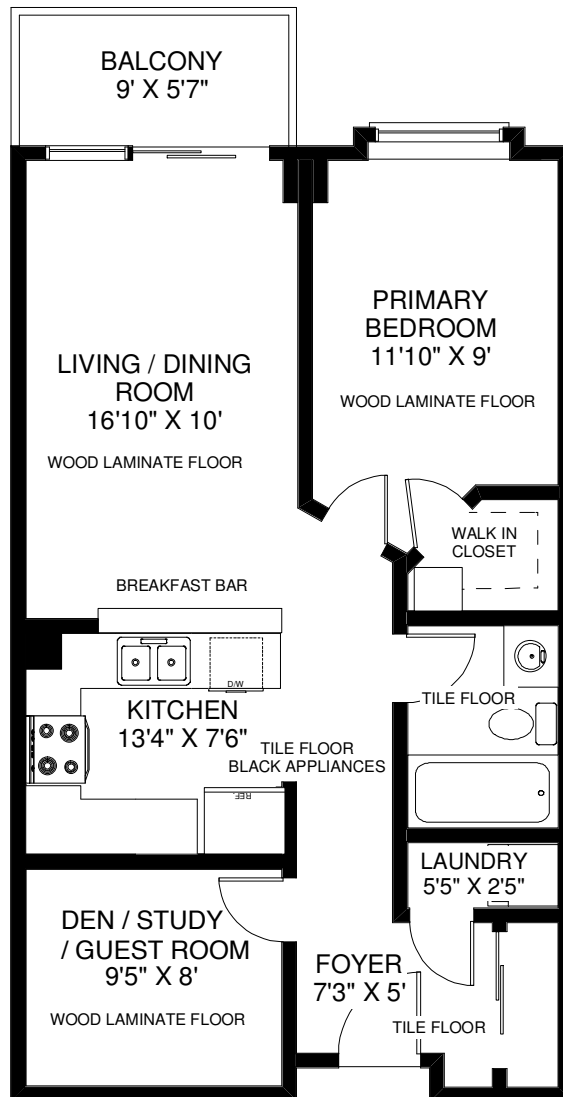

# 300 BALLIOL STREET #610

THE JULIE KINNEAR TEAM  
Sales Representatives  
Keller Williams Co-Evaluation Realty  
(416) 236-1392

APPROXIMATELY 700 SQ FT

Note: Measurements & Calculations are approximate. Provided as a guideline only.