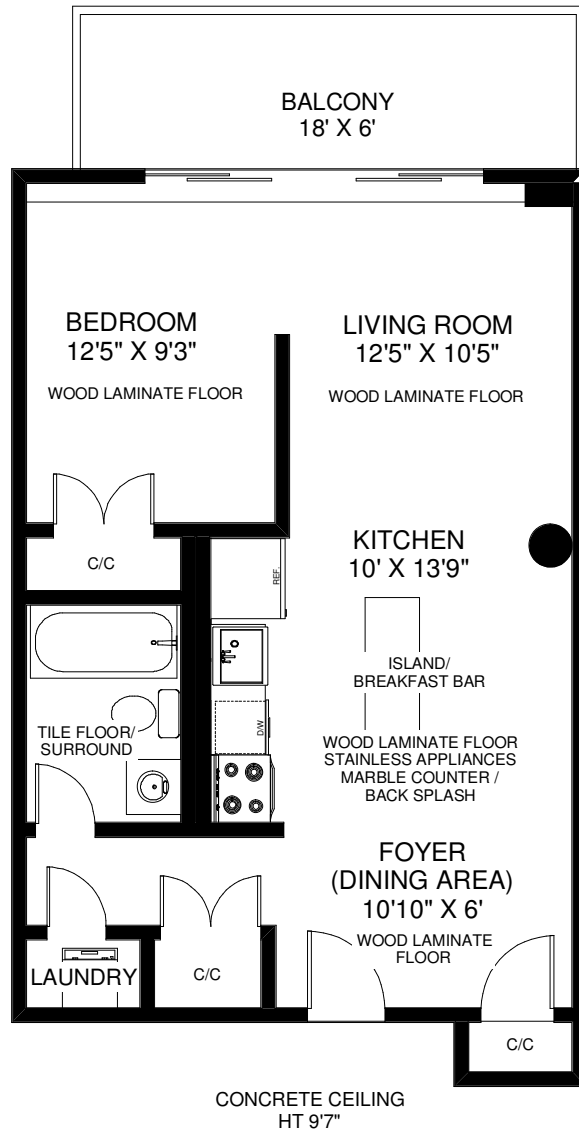

32 STEWART STREET UNIT #301

THE JULIE KINNEAR TEAM
Sales Representatives
Keller Williams Neighbourhood Realty
(416) 236-1392

APPROXIMATELY 660 SQ FT

Note: Measurements & Calculations are approximate. Provided as a guideline only.