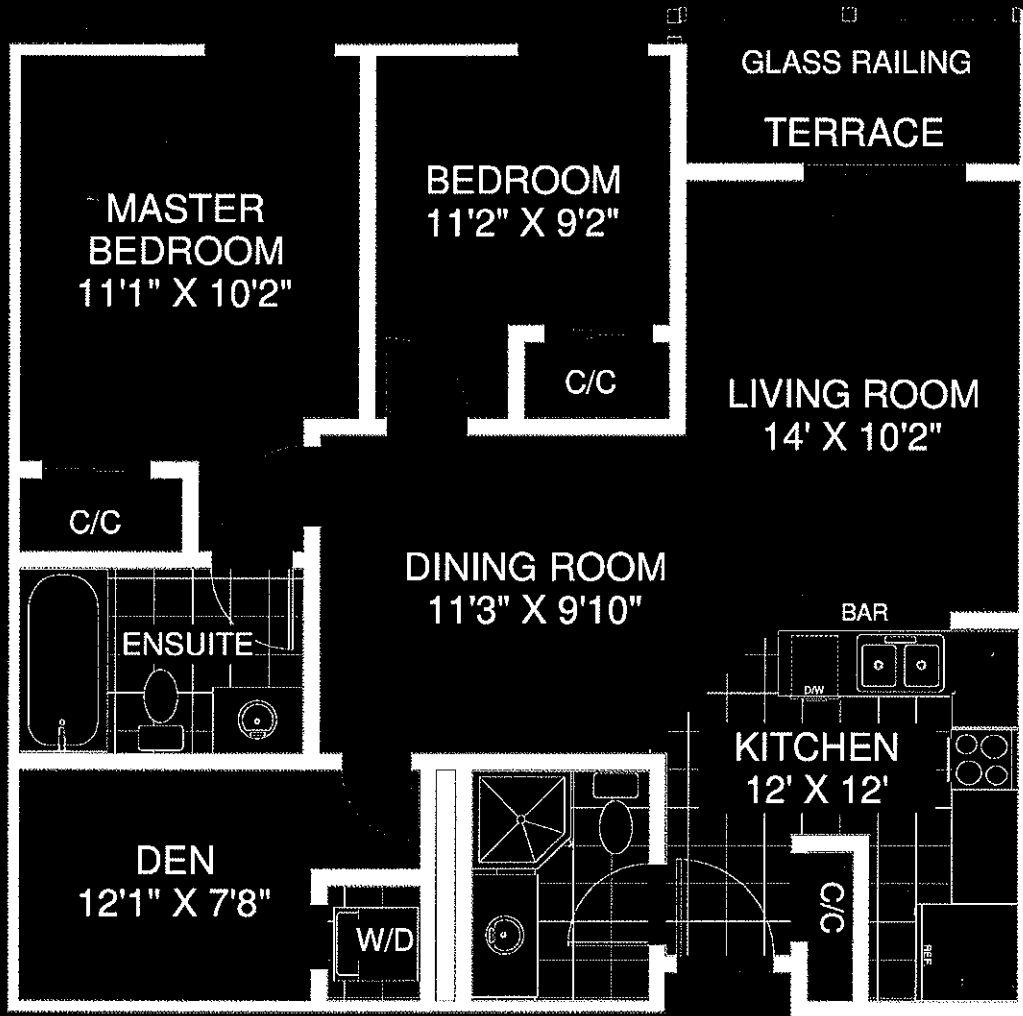

323 Richmond Street East, Unit 1008, Toronto, Ontario

APPROXIMATELY 889 SQ FT