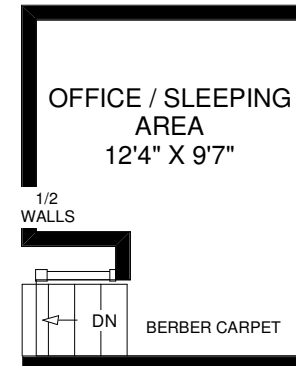

347 SORAUREN AVENUE UNIT #219

THE JULIE KINNEAR TEAM
Sales Representatives
Keller Williams Neighbourhood Realty
(416) 236-1392

APPROXIMATELY 900 SQ FT

Note: Measurements & Calculations are approximate. Provided as a guideline only.