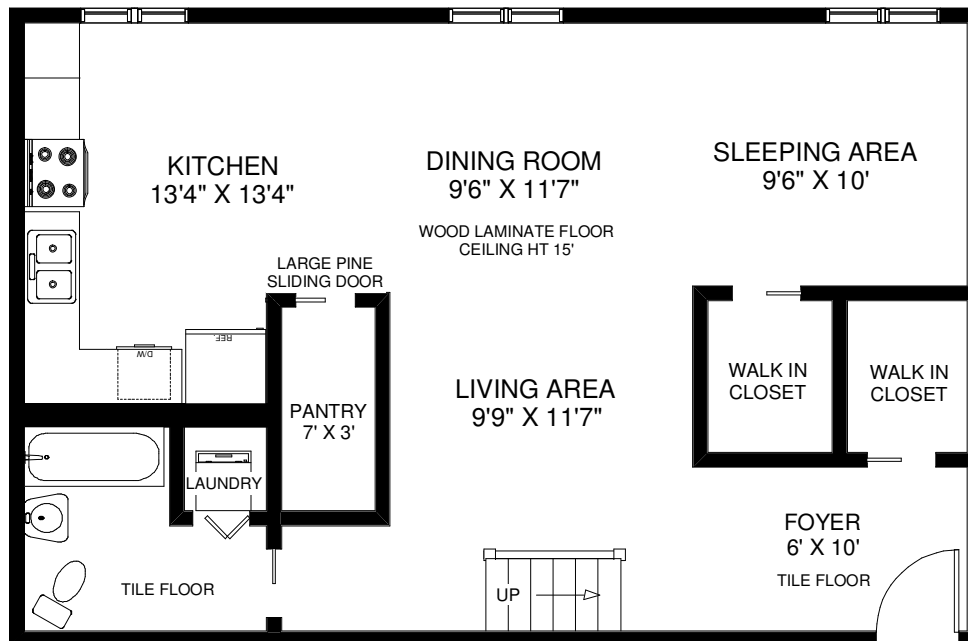

347 SORAUREN AVENUE UNIT #219

THE JULIE KINNEAR TEAM
Sales Representatives
Keller Williams Neighbourhood Realty
(416) 236-1392

APPROXIMATELY 900 SQ FT

Note: Measurements & Calculations are approximate. Provided as a guideline only.