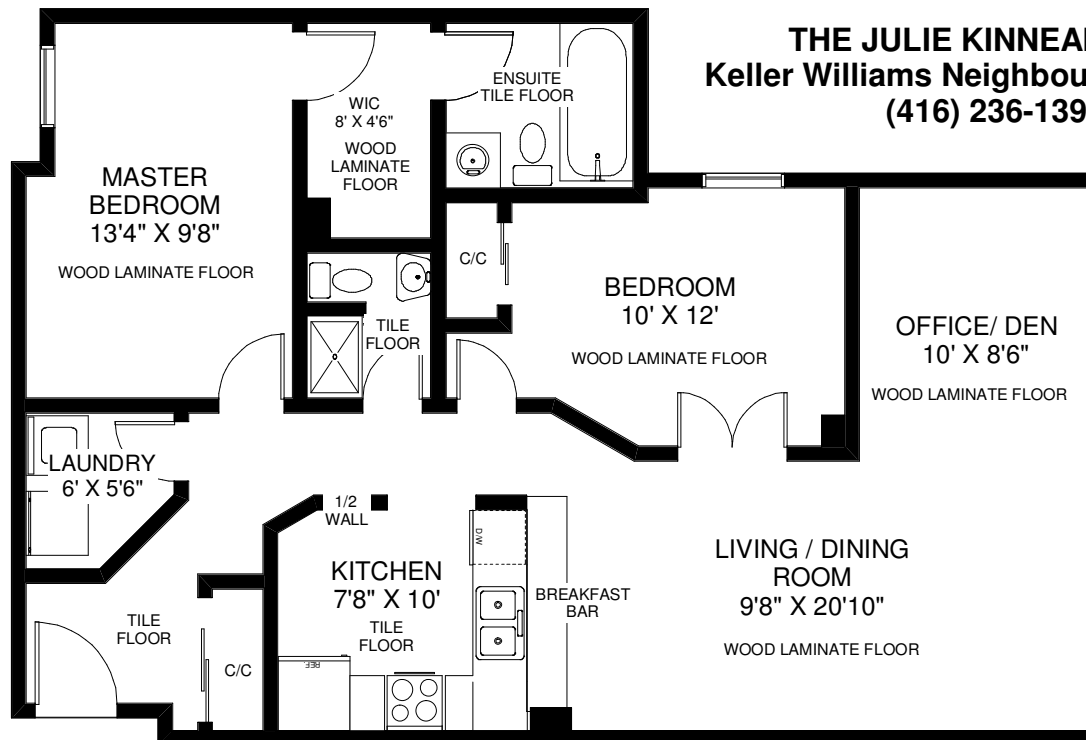

# 356 MCRAE DRIVE UNIT #401

**THE JULIE KINNEAR TEAM**  
**Keller Williams Neighbourhood Realty**  
**(416) 236-1392**

APPROXIMATELY 955 SQ FT

Note: Measurements & Calculations are approximate.  
Provided as a guideline only.