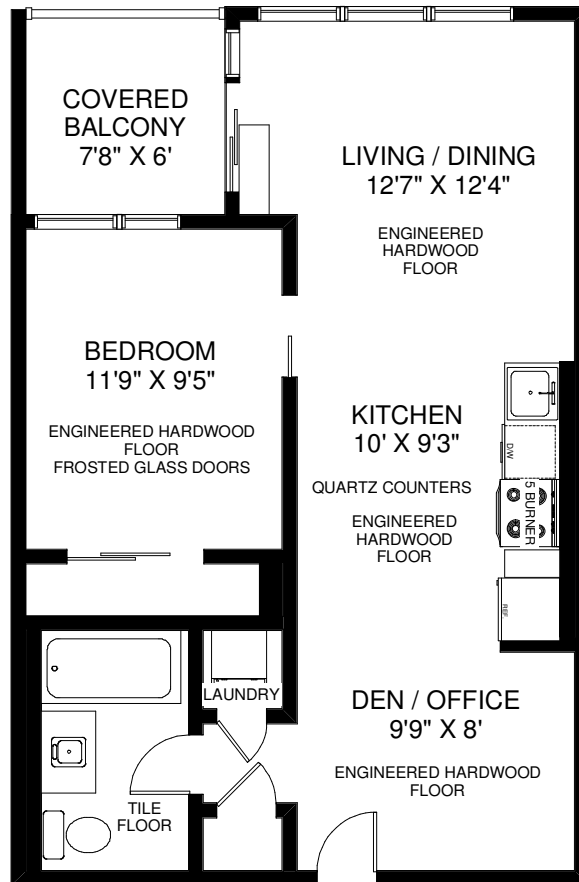

# 36 HOWARD PARK AVENUE UNIT #308

THE JULIE KINNEAR TEAM  
Sales Representatives  
Keller Williams Neighbourhood Realty  
(416) 236-1392

CEILING HT 9'

APPROXIMATELY 610 SQ FT

Note: Measurements & Calculations are approximate. Provided as a guideline only.