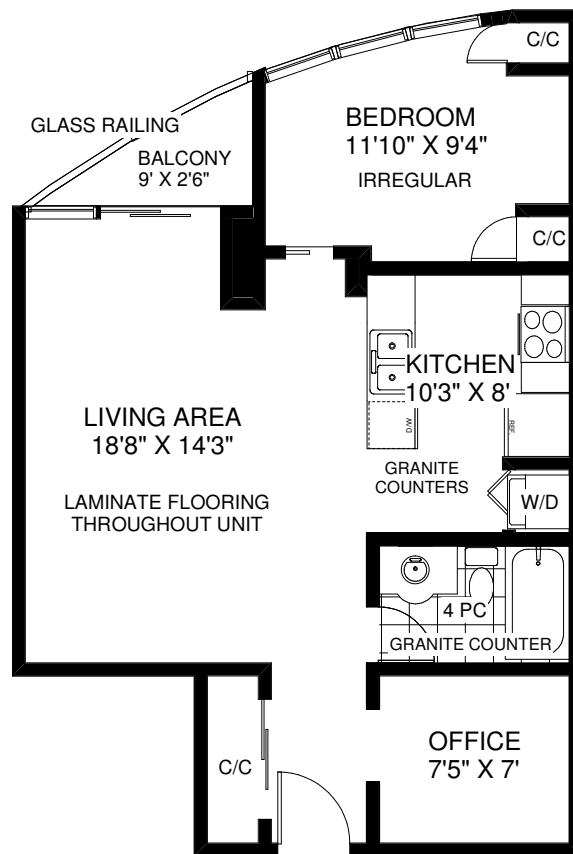

361 FRONT STREET WEST UNIT #2011

THE JULIE KINNEAR TEAM
Royal LePage Real Estate Services Ltd., Brokerage
(416) 762-8255

APPROXIMATELY 649 SQUARE FEET

Note: Measurements & Calculations are approximate. Provided as a guideline only.

FLOOR PLANS BY KIM DORNEY
647-989-6526