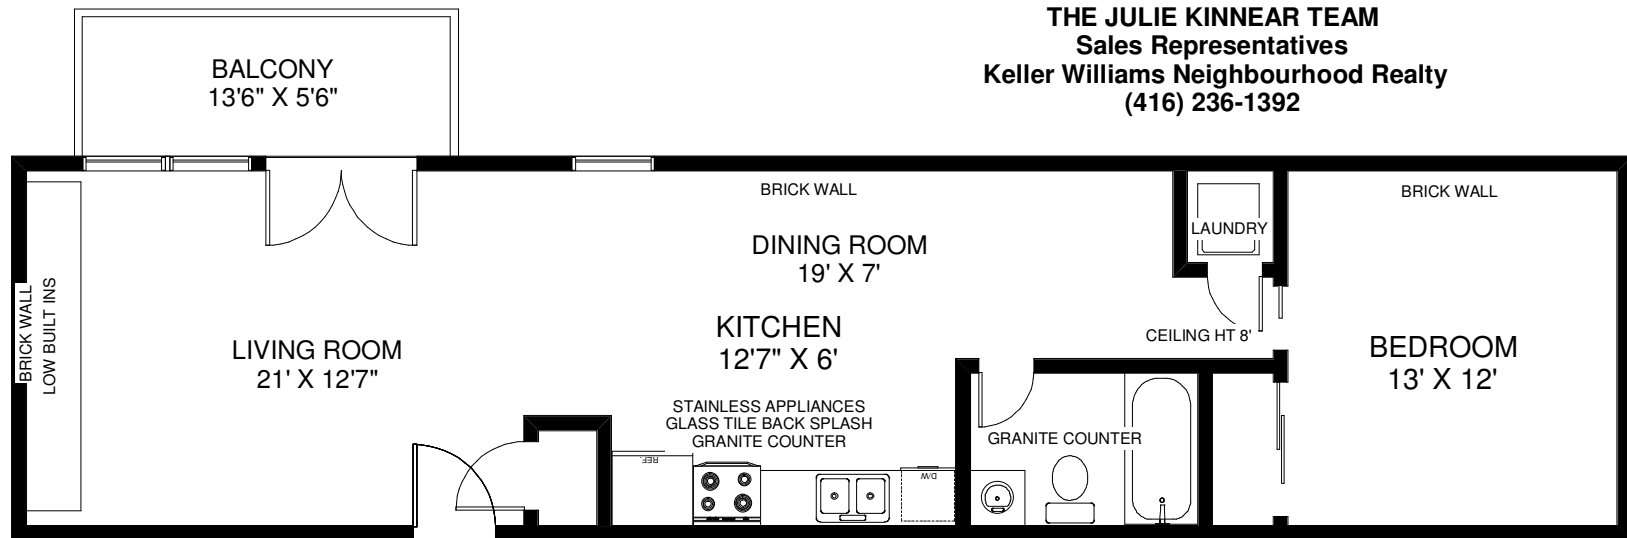

363 SORAUREN AVENUE UNIT #302

THE JULIE KINNEAR TEAM
Sales Representatives
Keller Williams Neighbourhood Realty
(416) 236-1392

CONCRETE FLOORS THROUGHOUT
TIMBER / BEAM CEILINGS
CEILING HT 12'

APPROXIMATELY 850 SQ FT

Note: Measurements & Calculations are approximate. Provided as a guideline only.