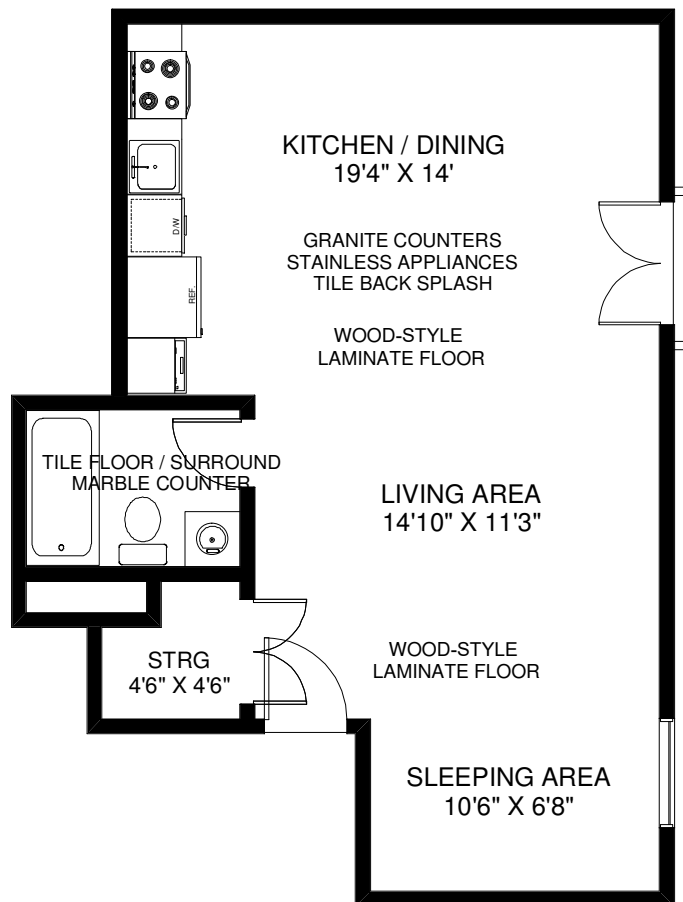

# 363 SORAUREN AVENUE #316

THE JULIE KINNEAR TEAM  
Sales Representatives  
Keller Williams Co-Evaluation Realty  
(416) 236-1392

CEILING HT 12'2"

APPROXIMATELY 645 SQ FT

Note: Measurements & Calculations are approximate. Provided as a guideline only.