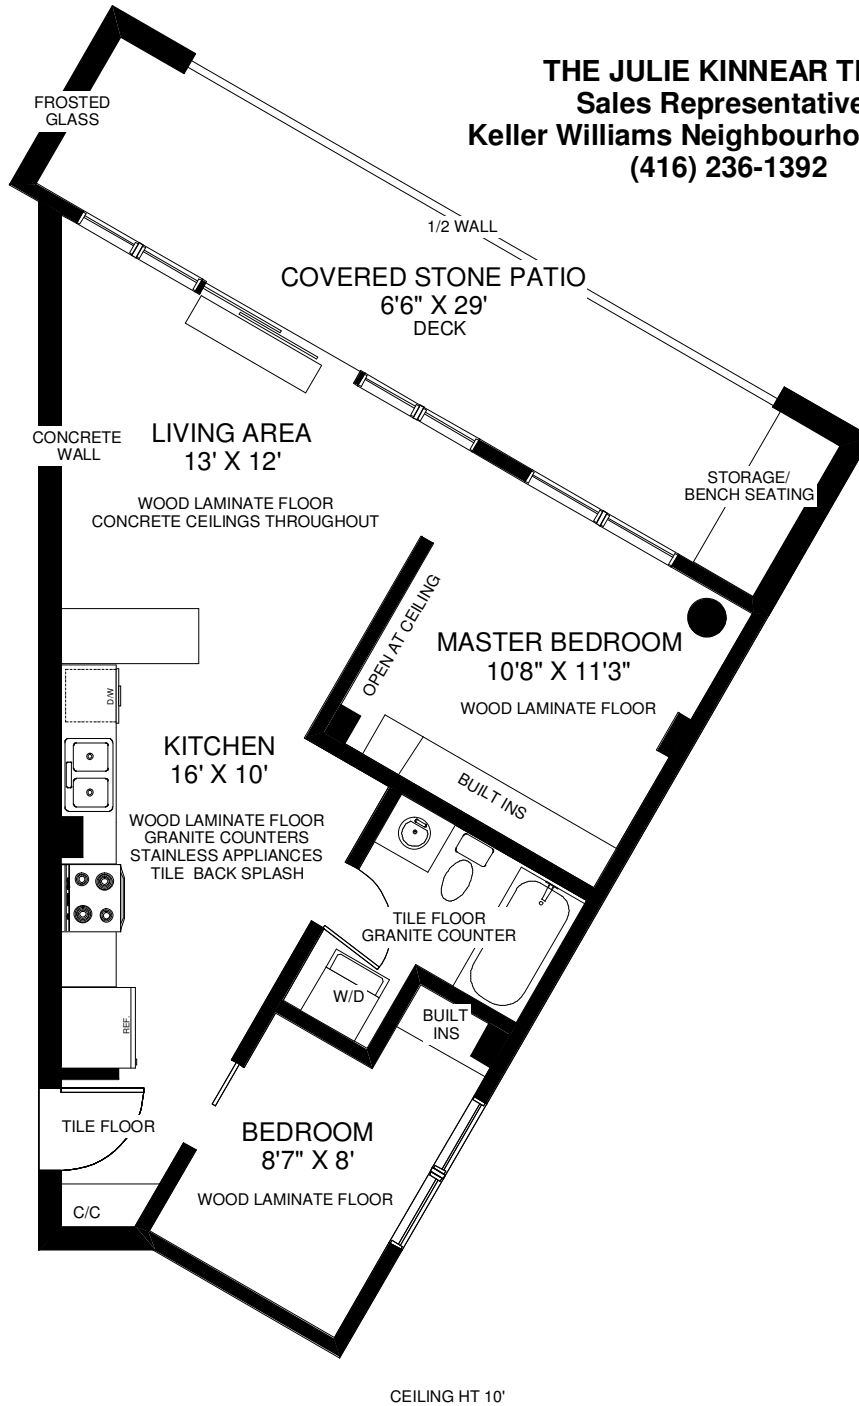

369 SORAUREN AVENUE UNIT #203

THE JULIE KINNEAR TEAM
Sales Representatives
Keller Williams Neighbourhood Realty
(416) 236-1392

APPROXIMATELY 700 SQ FT

Note: Measurements & Calculations are approximate. Provided as a guideline only.