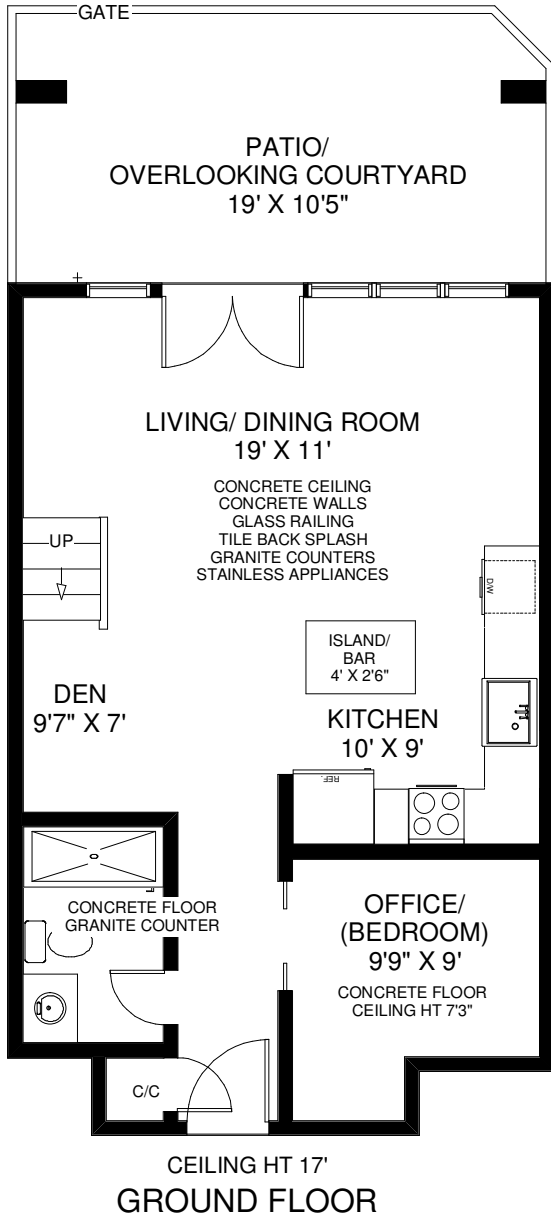

369 SORAUREN AVENUE UNIT #114

THE JULIE KINNEAR TEAM
Sales Representatives
Keller Williams Neighbourhood Realty
(416) 236-1392

TOTAL APPROXIMATELY 1,050 SQ FT

Note: Measurements & Calculations are approximate. Provided as a guideline only.