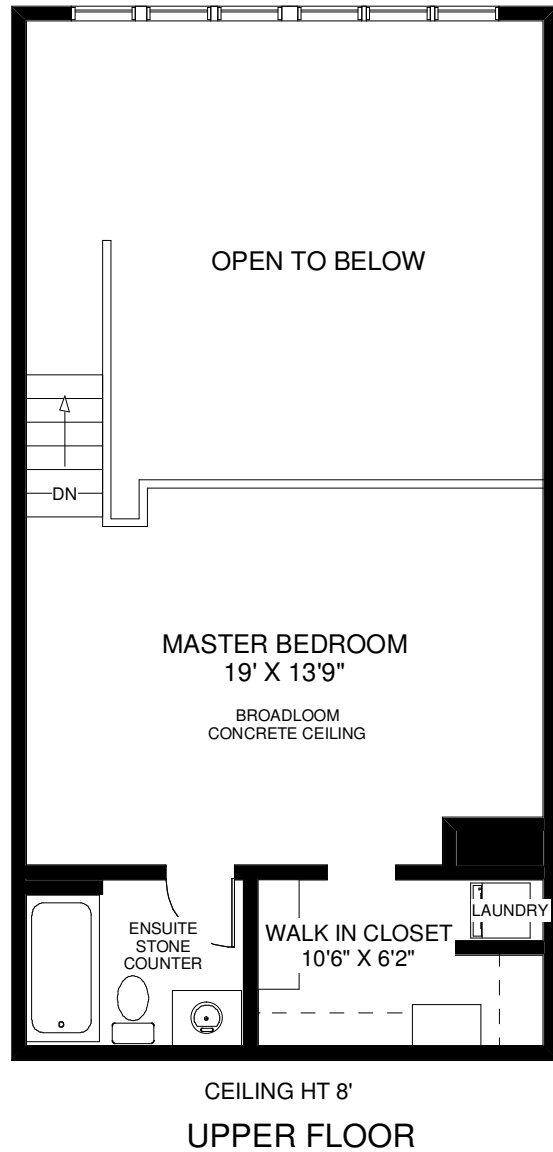

369 SORAUREN AVENUE UNIT #114

THE JULIE KINNEAR TEAM
Sales Representatives
Keller Williams Neighbourhood Realty
(416) 236-1392

TOTAL APPROXIMATELY 1,050 SQ FT

Note: Measurements & Calculations are approximate. Provided as a guideline only.