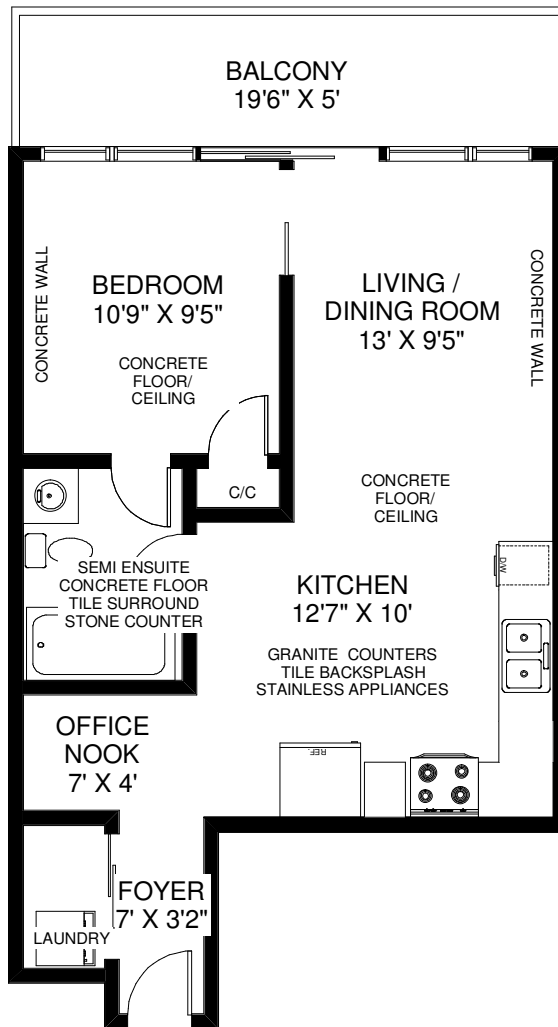

# 369 SORAUREN AVENUE UNIT #415

THE JULIE KINNEAR TEAM  
Sales Representatives  
Keller Williams Neighbourhood Realty  
(416) 236-1392

CEILING HT 10'

APPROXIMATELY 535 SQ FT

Note: Measurements & Calculations are approximate. Provided as a guideline only.