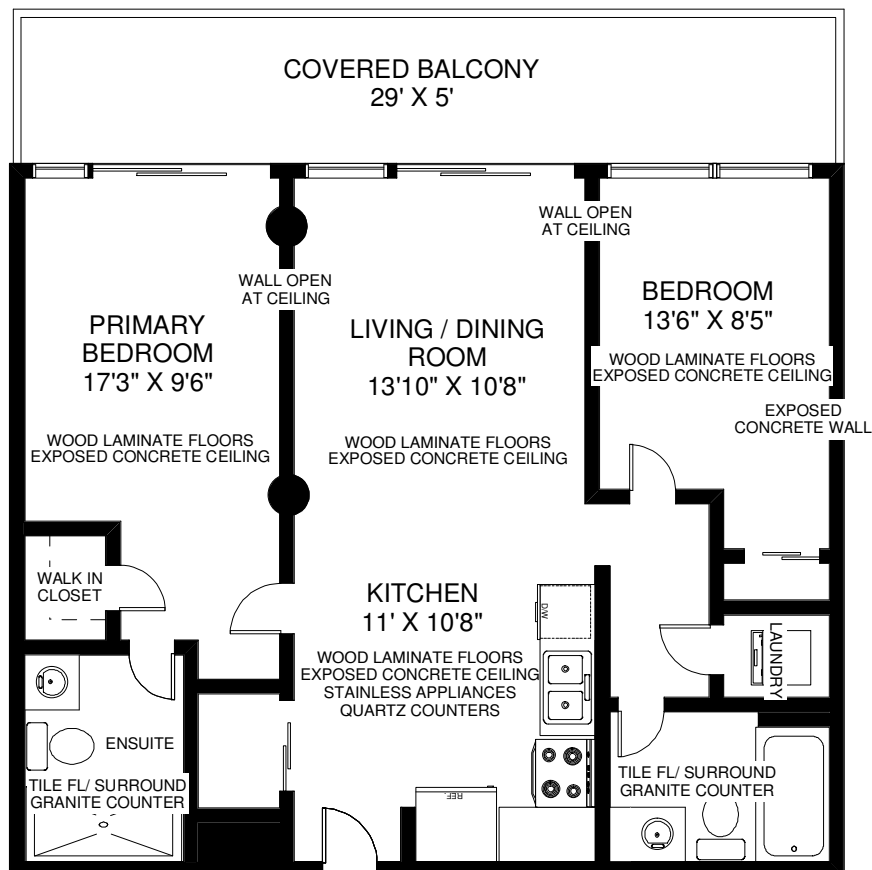

369 SORAUREN AVENUE UNIT# 505

THE JULIE KINNEAR TEAM
Sales Representatives
Keller Williams Co-Evaluation Realty
(416) 236-1392

CEILING HT 10'

APPROXIMATELY 785 SQ FT

Note: Measurements & Calculations are approximate. Provided as a guideline only.