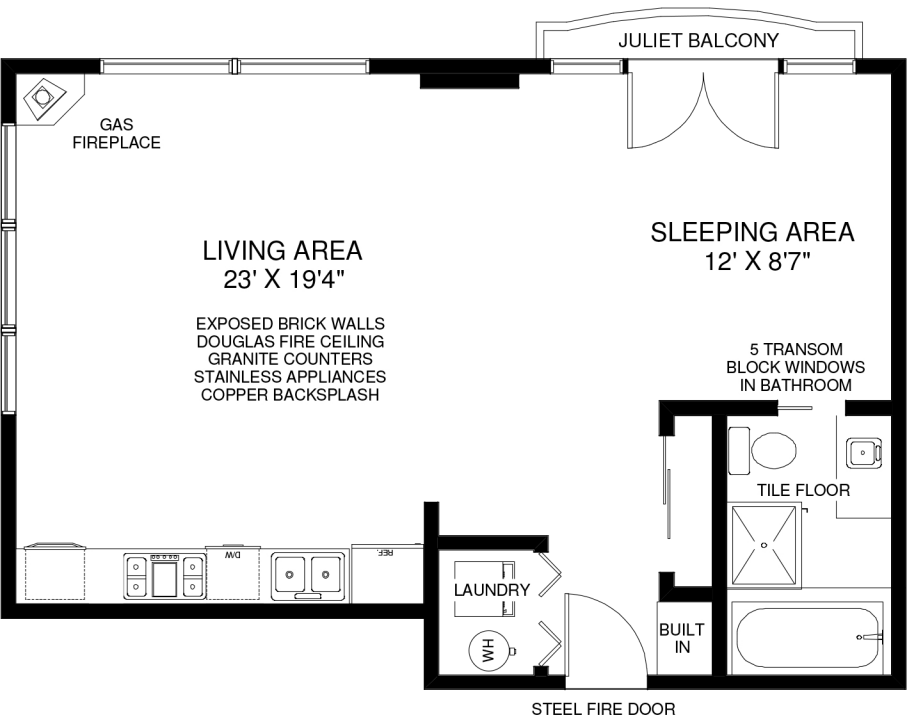

371 WALLACE AVENUE UNIT #30

THE JULIE KINNEAR TEAM
Sales Representatives
Keller Williams Neighbourhood Realty
(416) 236-1392

CEILING HT 11'4"

Note: Measurements & Calculations are approximate. Provided as a guideline only.