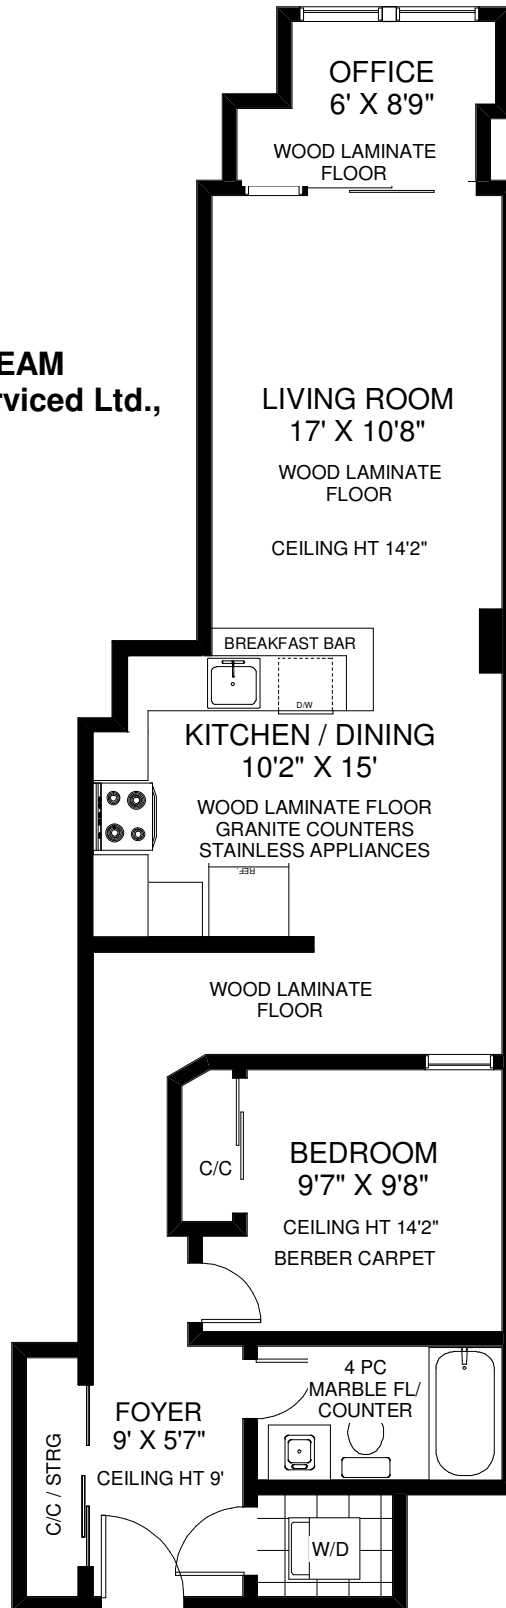

# 380 MACPHERSON AVENUE UNIT #221

**THE JULIE KINNEAR TEAM**  
Royal LePage Real Estate Serviced Ltd.,  
Brokerage  
(416) 762-8255

APPROXIMATELY 820 SQ FT

Note: Measurements & Calculations are approximate. Provided as a guideline only.