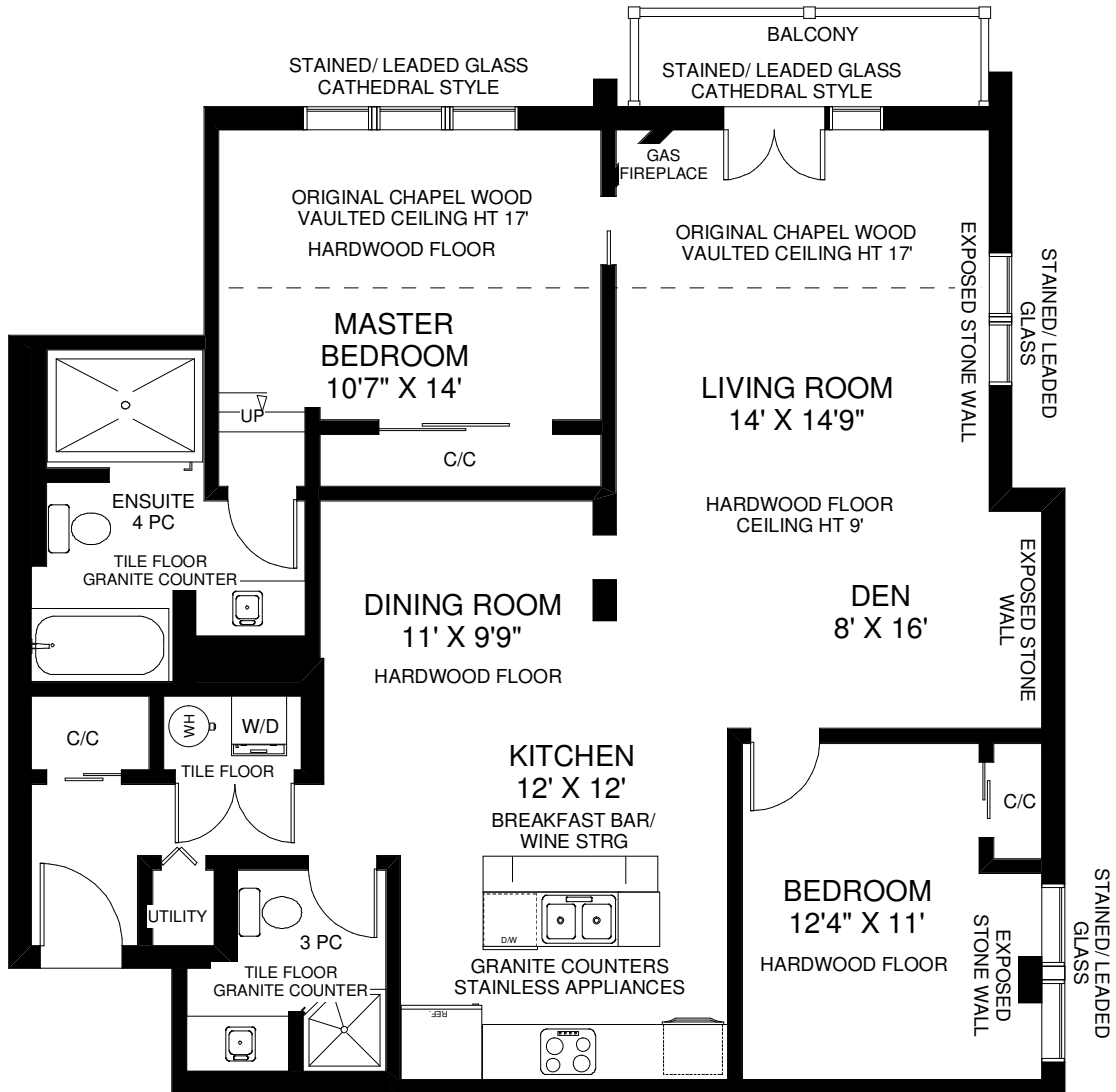

# THE ABBEY LOFTS 384 SUNNYSIDE AVENUE UNIT #203

**THE JULIE KINNEAR TEAM**  
Keller Williams Neighbourhood Realty  
(416) 236-1392

1,250 SQ FT

Floor Plans by Kim Dorney  
647-989-6526

Note: Measurements & Calculations are approximate. Provided as a guideline only.