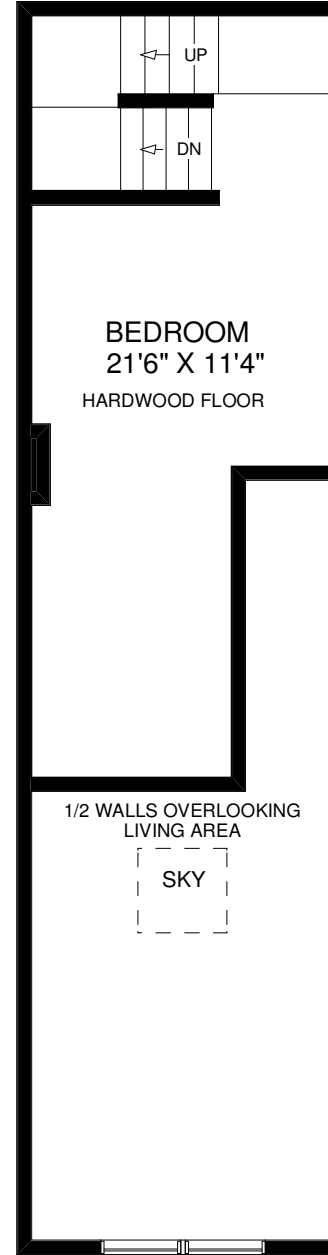

394 EUCLID AVENUE UNIT #203

ENTRY FLOOR

THE JULIE KINNEAR TEAM
Royal LePage Real Estate Services Ltd.,
Brokerage
(416) 762-8255

MAIN FLOOR

SECOND FLOOR

THIRD FLOOR

APPROXIMATELY 1,030 SQ FT

Note: Measurements & Calculations are approximate. Provided as a guideline only.