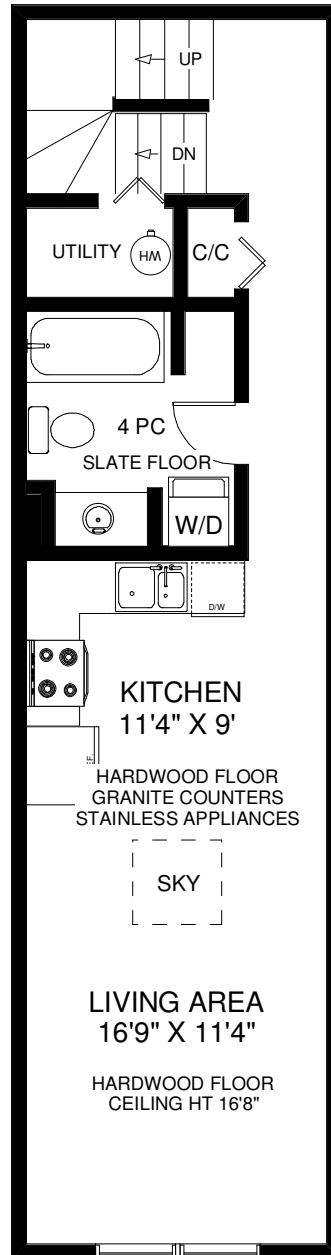

394 EUCLID AVENUE UNIT #203

ENTRY FLOOR

THE JULIE KINNEAR TEAM
Royal LePage Real Estate Services Ltd.,
Brokerage
(416) 762-8255

MAIN FLOOR

SECOND FLOOR

THIRD FLOOR

APPROXIMATELY 1,030 SQ FT

Note: Measurements & Calculations are approximate. Provided as a guideline only.