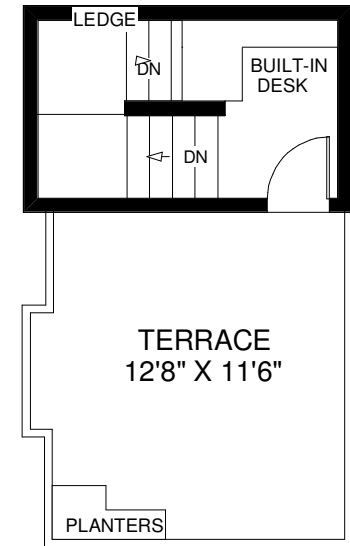

394 EUCLID AVENUE UNIT #203

ENTRY FLOOR

THE JULIE KINNEAR TEAM
Royal LePage Real Estate Services Ltd.,
Brokerage
(416) 762-8255

MAIN FLOOR

SECOND FLOOR

THIRD FLOOR

APPROXIMATELY 1,030 SQ FT

Note: Measurements & Calculations are approximate. Provided as a guideline only.