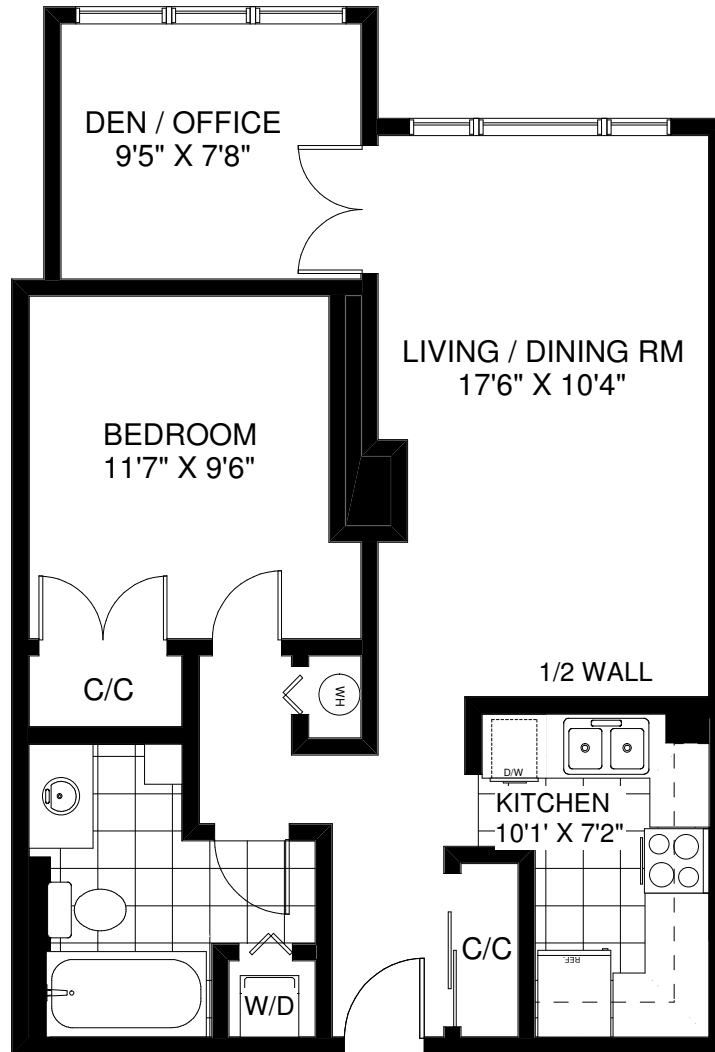

456 COLLEGE STREET, UNIT 401

JULIE KINNEAR
Sales Representative
Royal LePage Real Estate Services Ltd., Brokerage
(416) 762-8255

APPROXIMATELY 679 SQ FT

FLOOR PLANS BY KIM DORNEY
647-989-6526

Note: Measurements & Calculations are approximate. Provided as a guideline only.