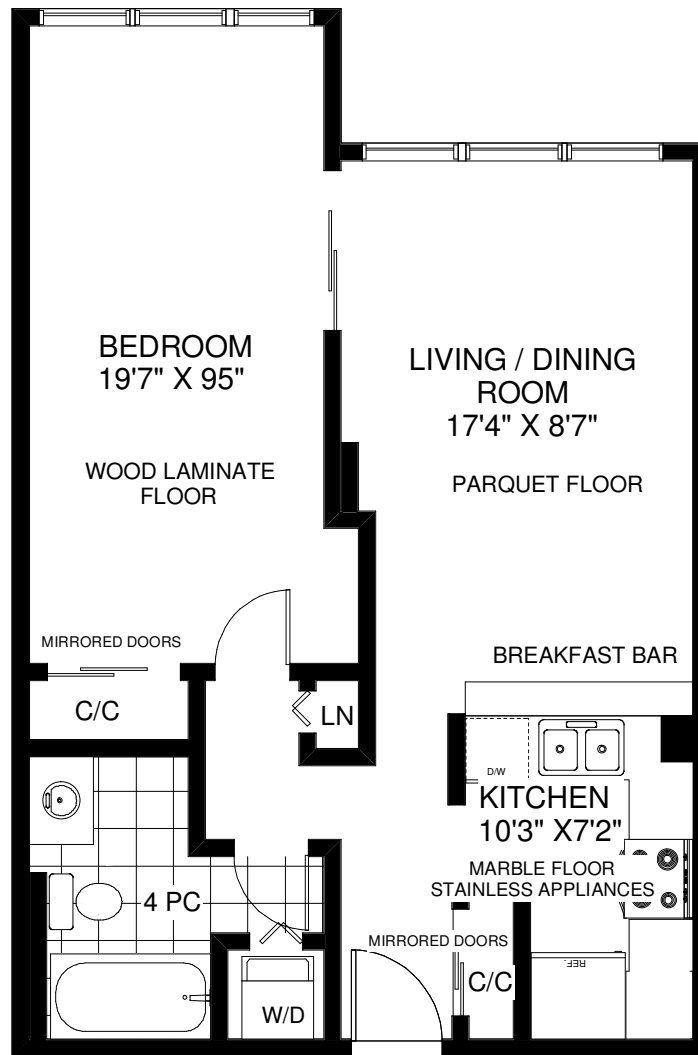

456 COLLEGE STREET UNIT #601

THE JULIE KINNEAR TEAM
Royal LePage Real Estate Services Ltd., Brokerage
(416) 762-8255

APPROXIMATELY 670 SQ FT

Note: Measurements & Calculations are approximate. Provided as a guideline only.