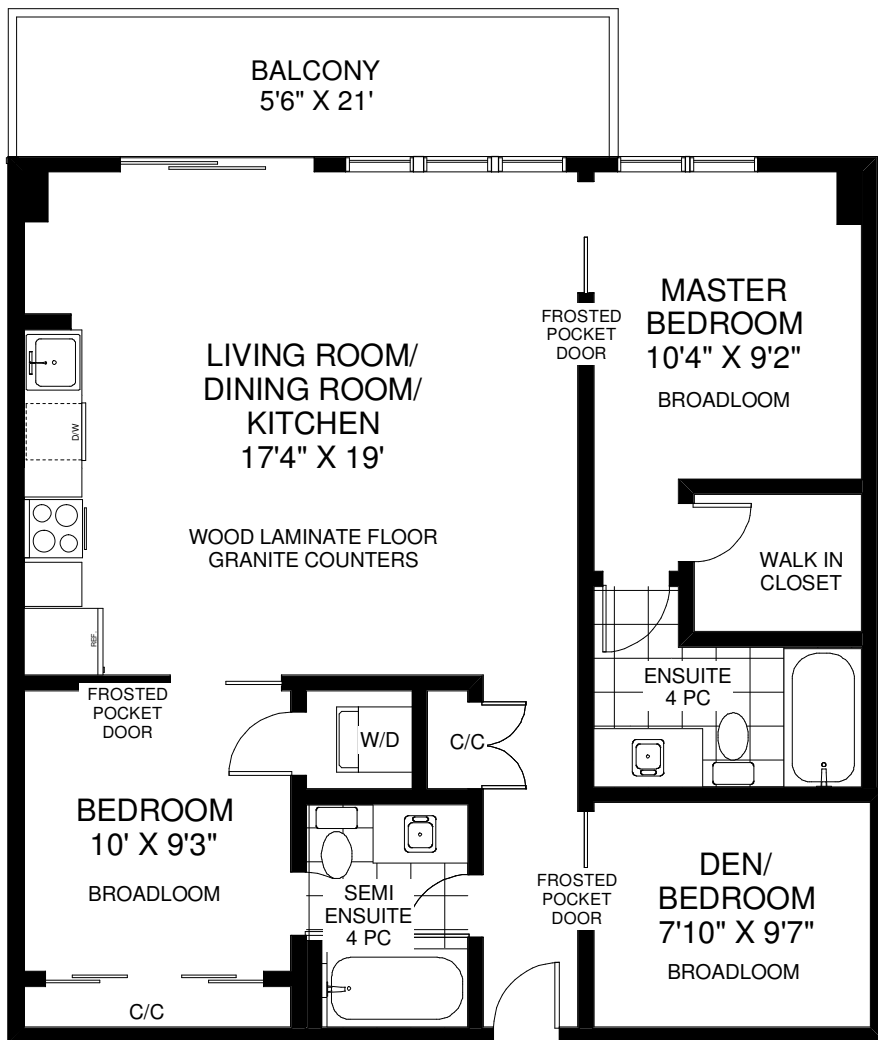

# 4K SPADINA AVENUE UNIT #1819

**THE JULIE KINNEAR TEAM**  
**Royal LePage Real Estate Services Ltd., Brokerage**  
**(416) 762-8255**

APPROXIMATELY 900 SQ FT

Note: Measurements & Calculations are approximate.  
Provided as a guideline only.