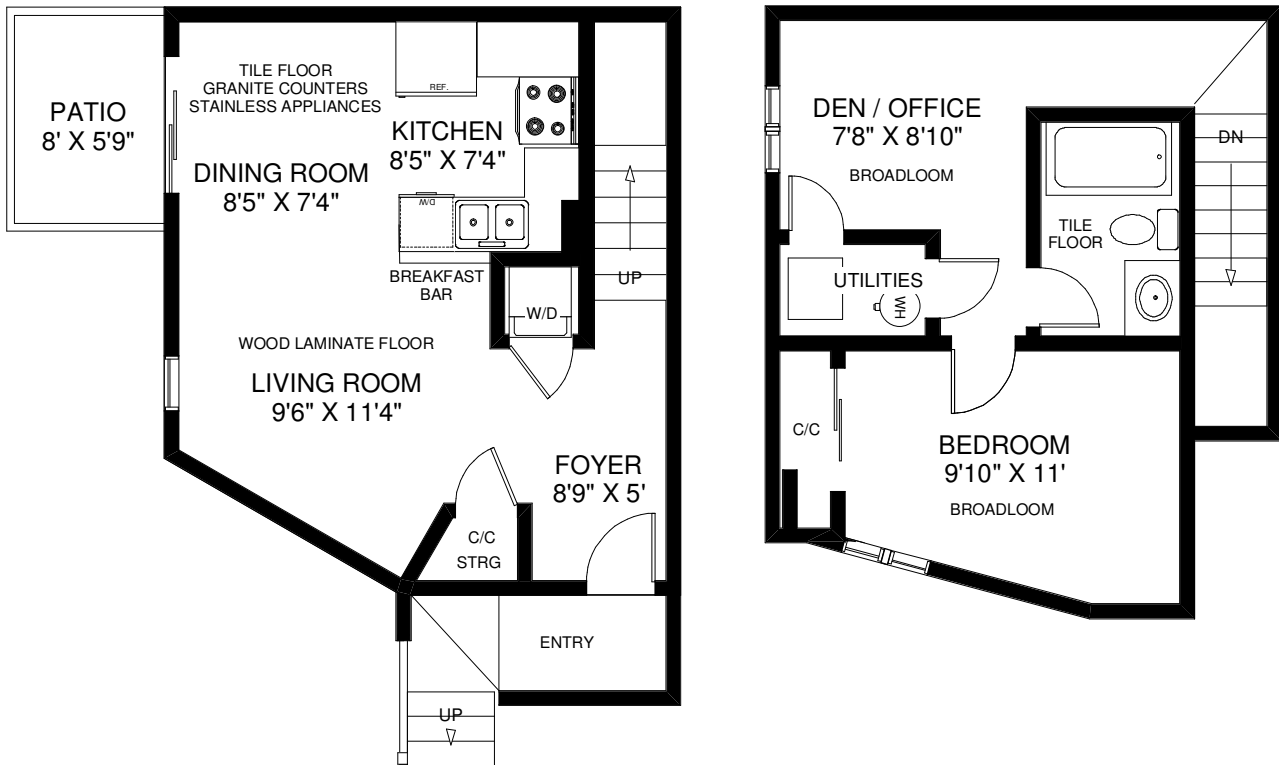

50 JOE SHUSTER WAY UNIT #219

THE JULIE KINNEAR TEAM
Sales Representatives
Keller Williams Neighbourhood Realty
(416) 236-1392

APPROXIMATELY 760 SQ FT

Note: Measurements & Calculations are approximate. Provided as a guideline only.