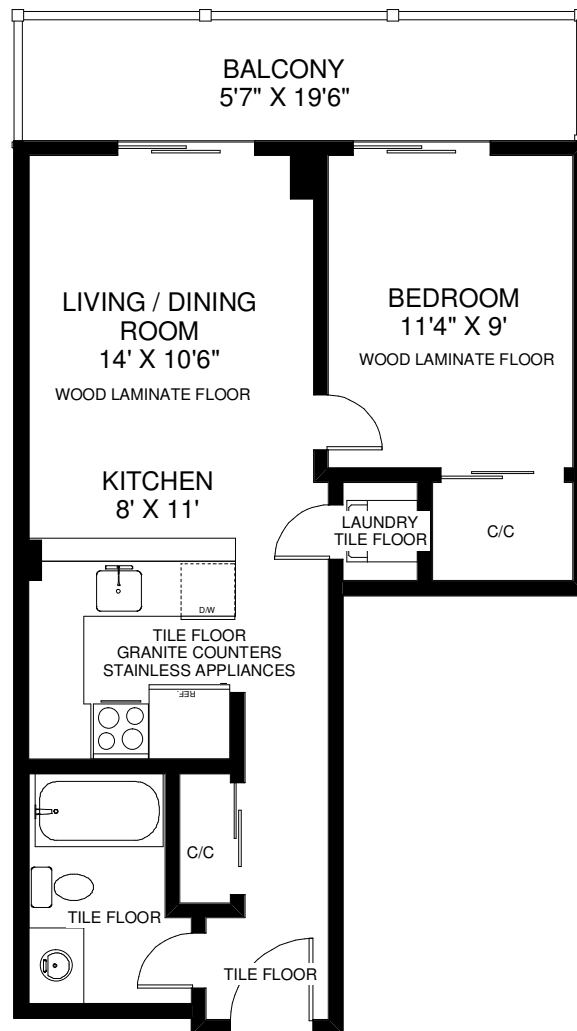

50 LYNN WILLIAMS STREET UNIT #1508

THE JULIE KINNEAR TEAM
Keller Williams Neighbourhood Realty
(416) 236-1392

APPROXIMATELY 525 SQ FT

Note: Measurements & Calculations are approximate. Provided as a guideline only.