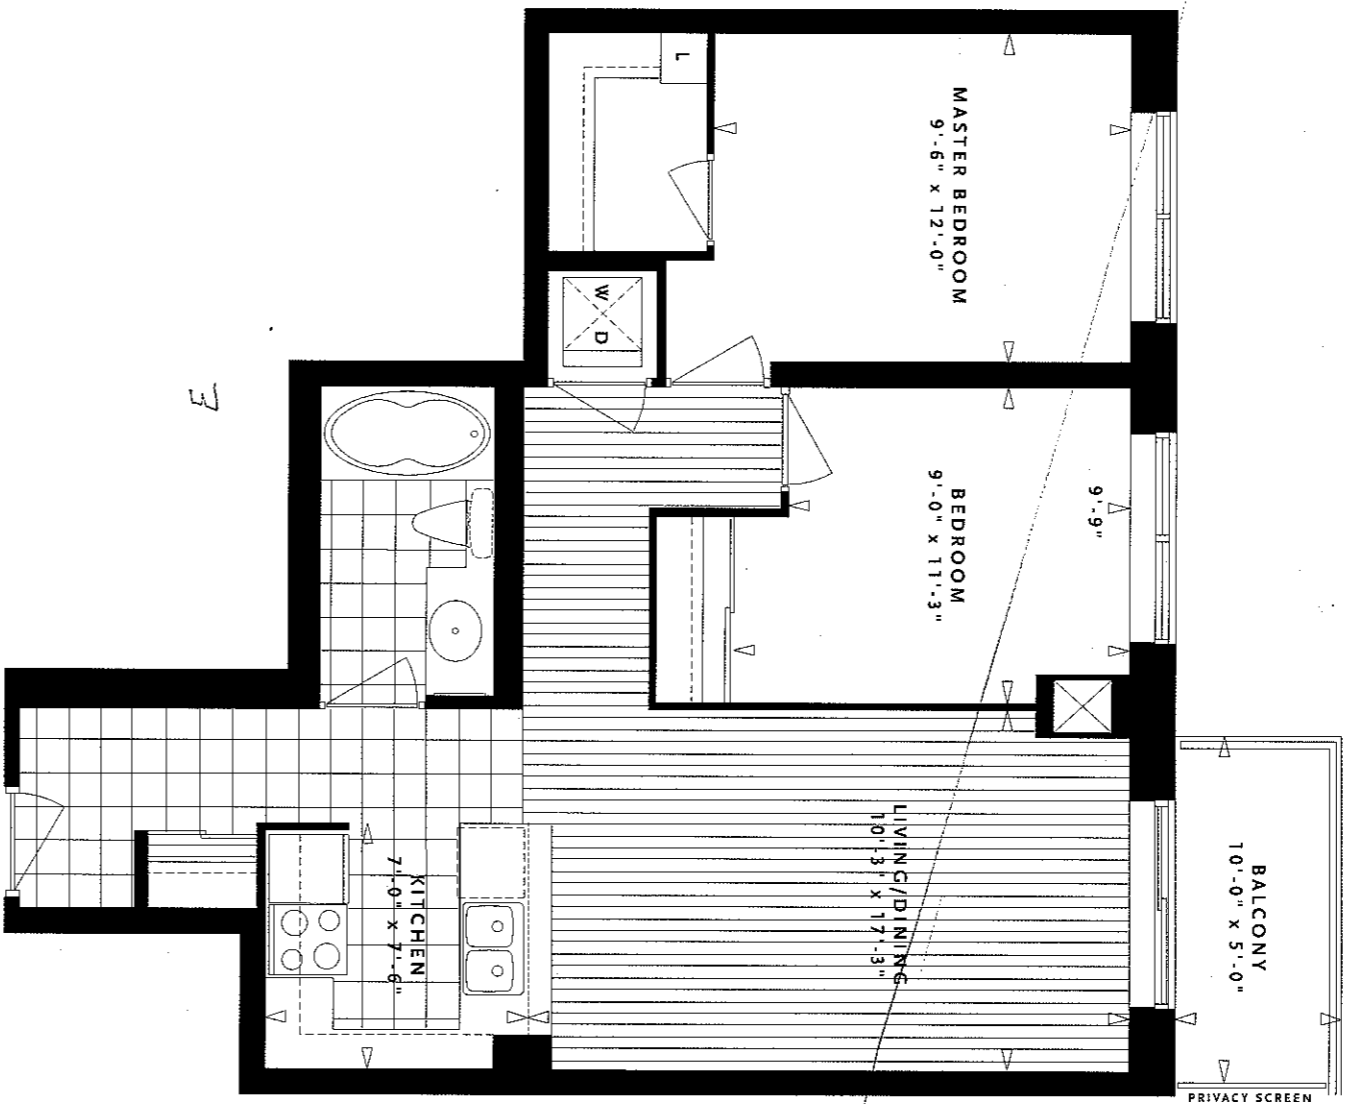

the richmond

Monarch
by Taylor Woodrow

two bedroom

interior - 771 sq.ft.

balcony - 50 sq.ft.

total living area =

821 sq.ft.

BATTERY PARK

Sizes and specifications are subject to change without notice. E&O.E.

the richmond

Monarch
by Taylor Woodrow

two bedroom

interior _ 771 sq.ft.

balcony _ 50 sq.ft.

total living area =

821 sq.ft.