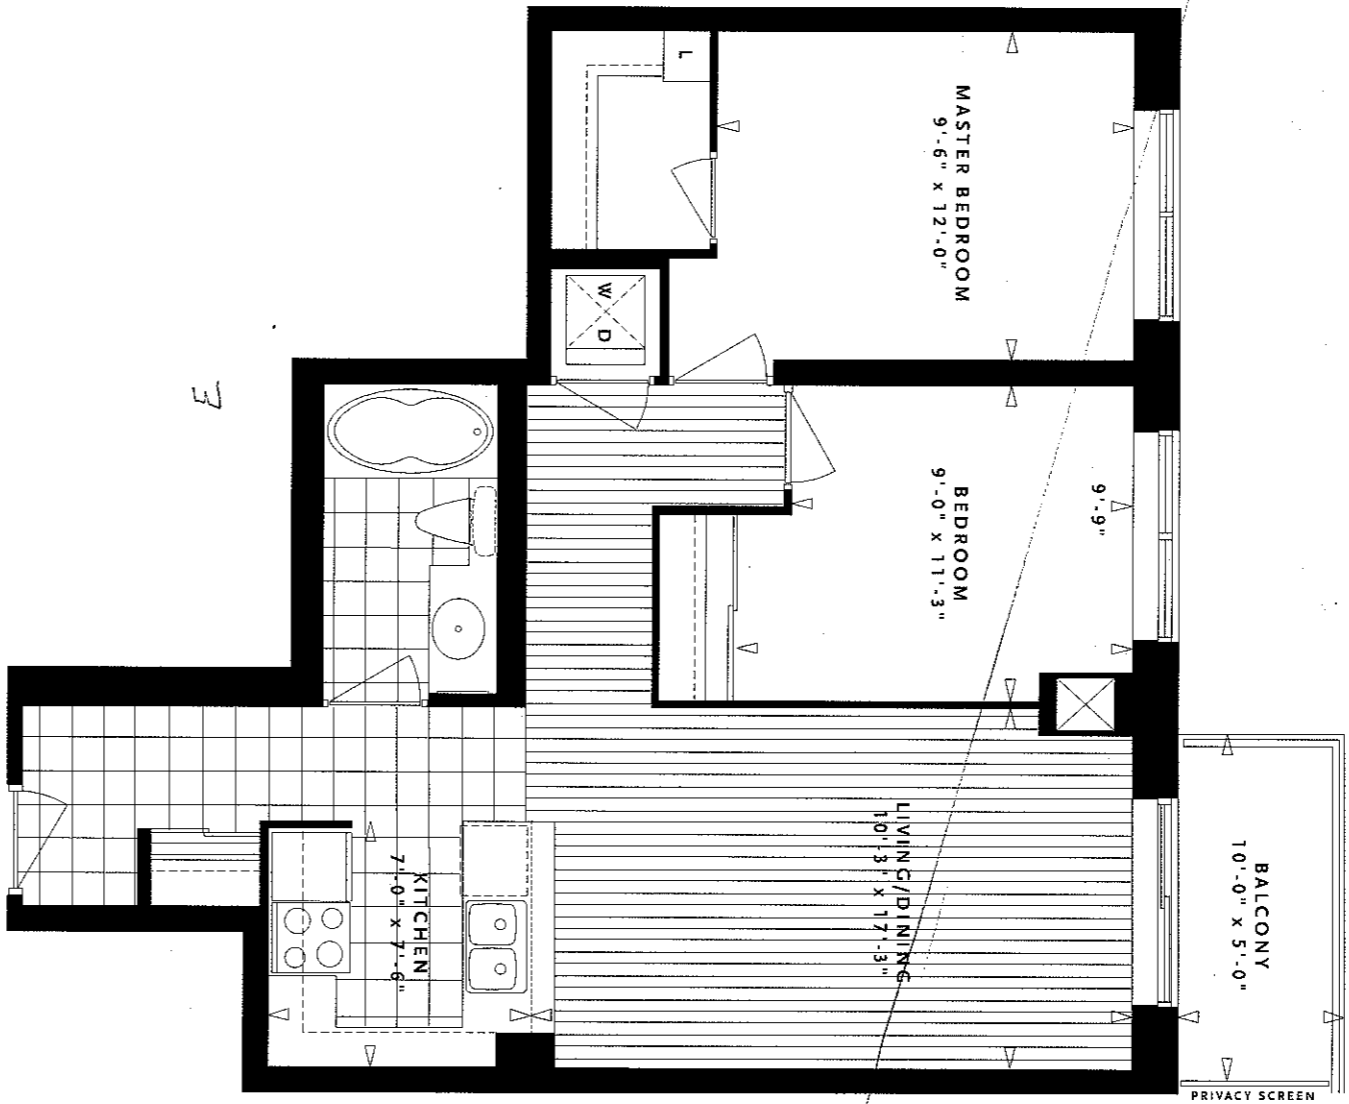

the richmond

Monarch
by Taylor Woodrow

two bedroom

interior - 771 sq.ft.

balcony - 50 sq.ft.

total living area =

821 sq.ft.

BATTERY PARK

Sizes and specifications are subject to change without notice. E&O.E.

the richmond

Monarch
by Taylor Woodrow

two bedroom

interior _ 771 sq.ft.

balcony _ 50 sq.ft.

total living area =

821 sq.ft.