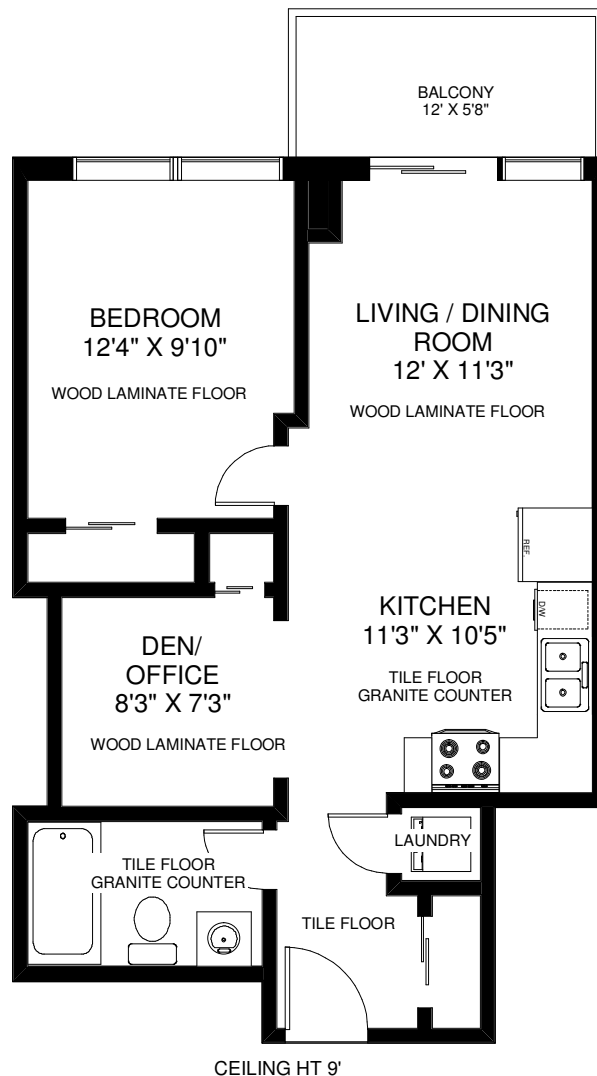

500 SHERBOURNE STREET UNIT #2704

THE JULIE KINNEAR TEAM
Sales Representatives
Keller Williams Neighbourhood Realty
(416) 236-1392

APPROXIMATELY 630 SQ FT

Note: Measurements & Calculations are approximate. Provided as a guideline only.