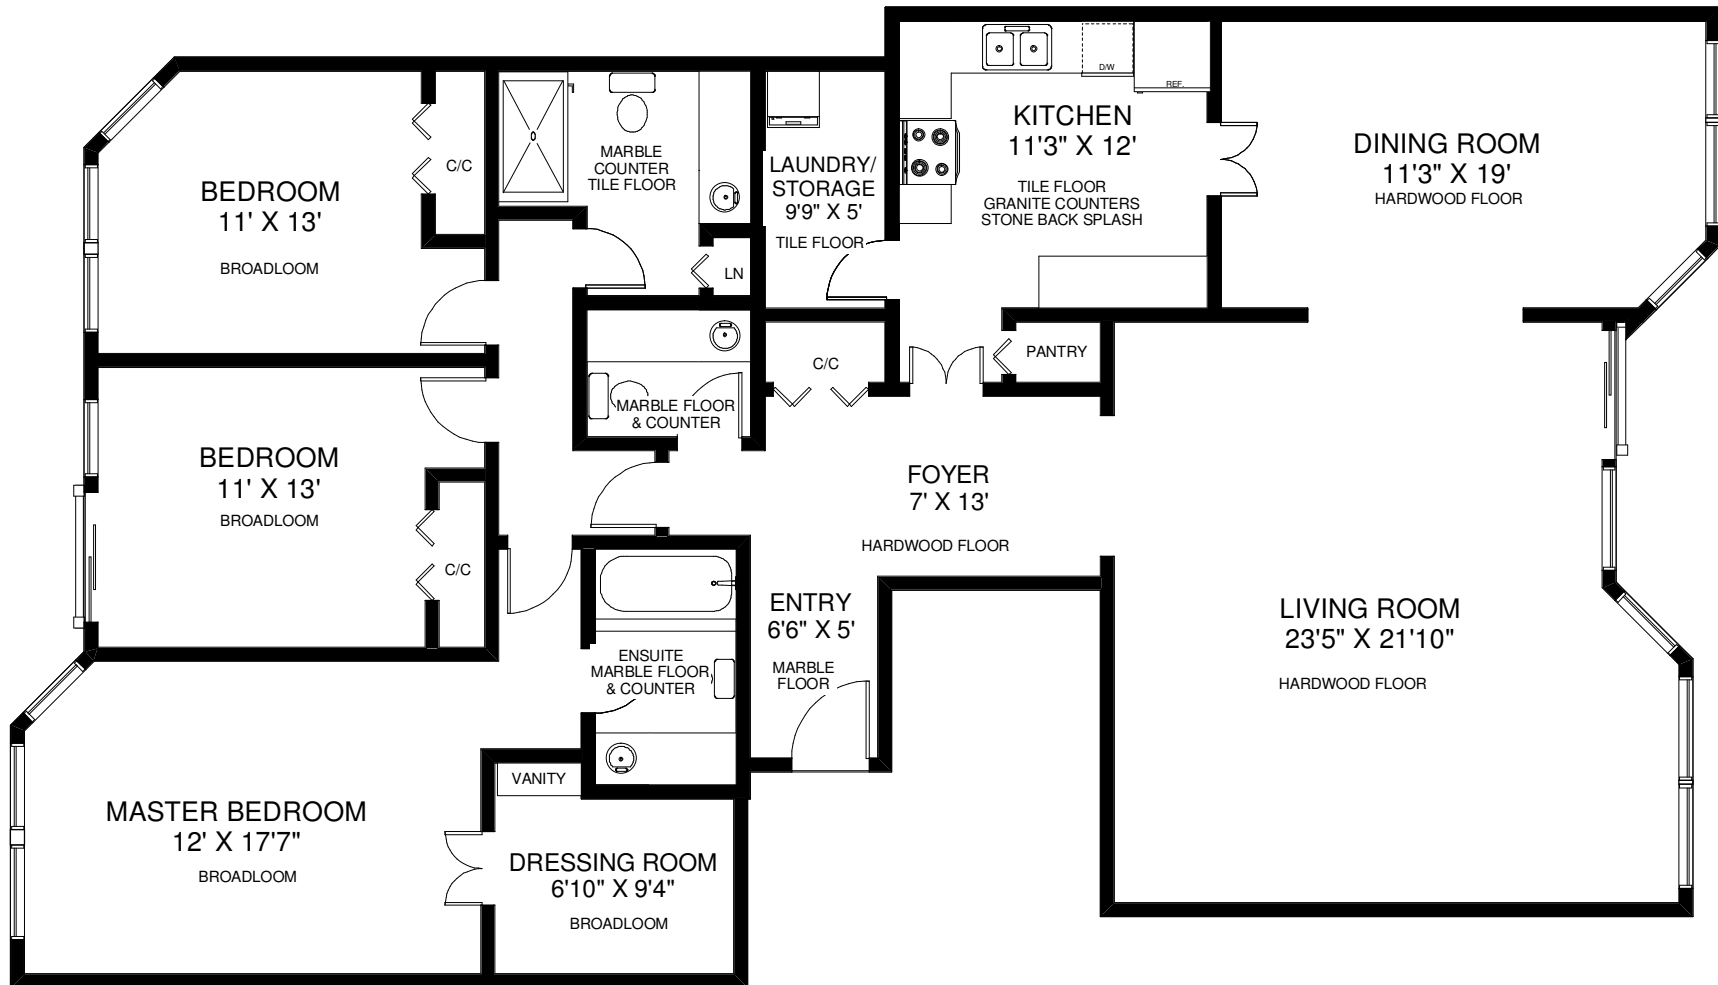

**55 HARBOUR SQUARE  
UNIT #3511**

**THE JULIE KINNEAR TEAM**  
Sales Representatives  
Keller Williams Neighbourhood Realty  
(416) 236-1392

APPROXIMATELY 2,050 SQ FT

Note: Measurements & Calculations are approximate. Provided as a guideline only.