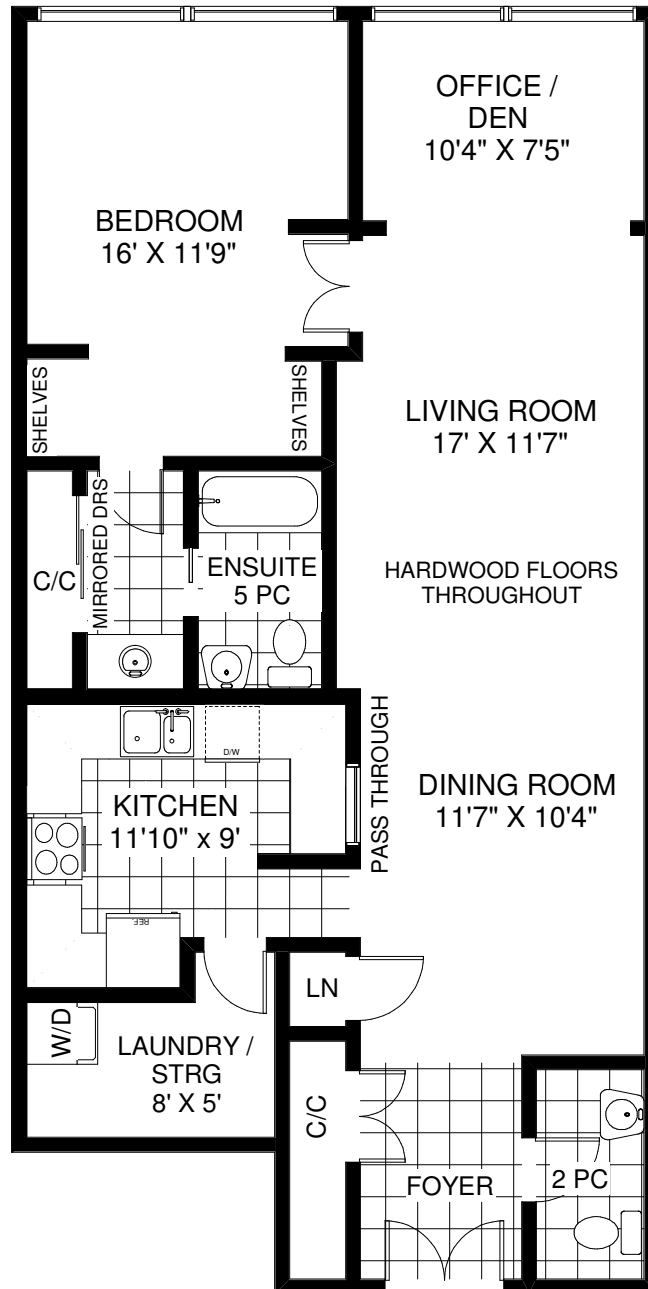

55 LOMBARD STREET UNIT 303

JULIE KINNEAR
Sales Representative
Royal LePage Real Estate Services Ltd., Brokerage
(416) 762-8255

APPROXIMATELY 1,059 SQ FT

FLOOR PLANS BY KIM DORNEY
647-989-6526

Note: Measurements & Calculations are approximate. Provided as a guideline only.