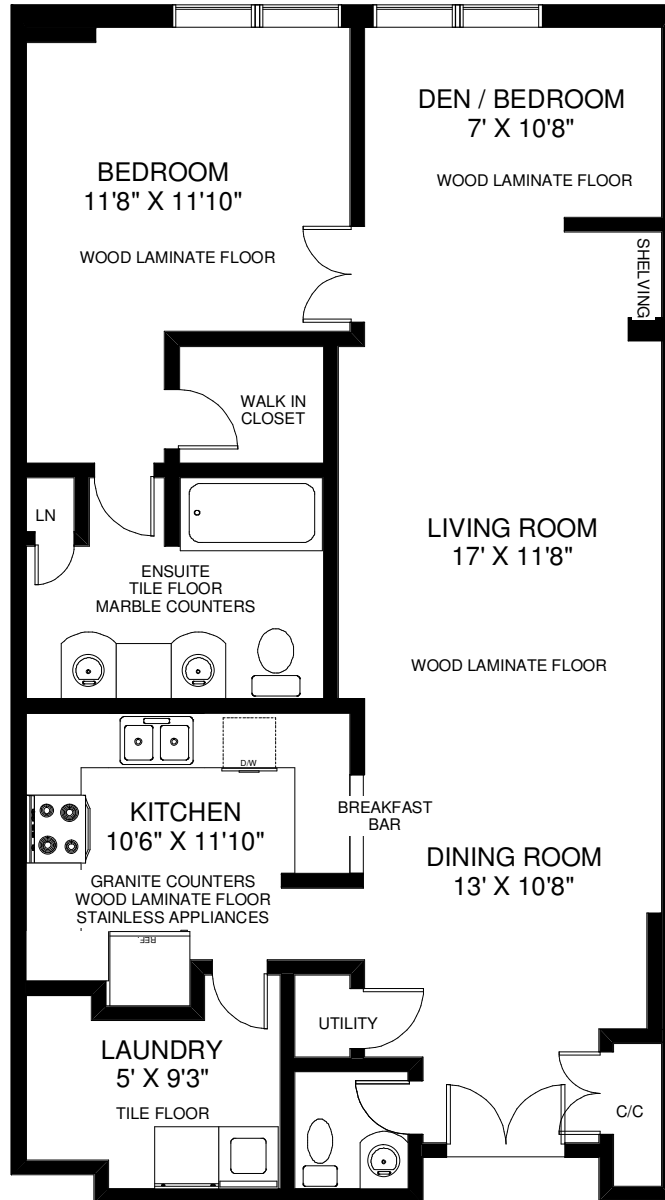

55 LOMBARD STREET UNIT #406

THE JULIE KINNEAR TEAM
Sales Representatives
Keller Williams Neighbourhood Realty
(416) 236-1392

APPROXIMATELY 1,035 SQ FT

Note: Measurements & Calculations are approximate. Provided as a guideline only.