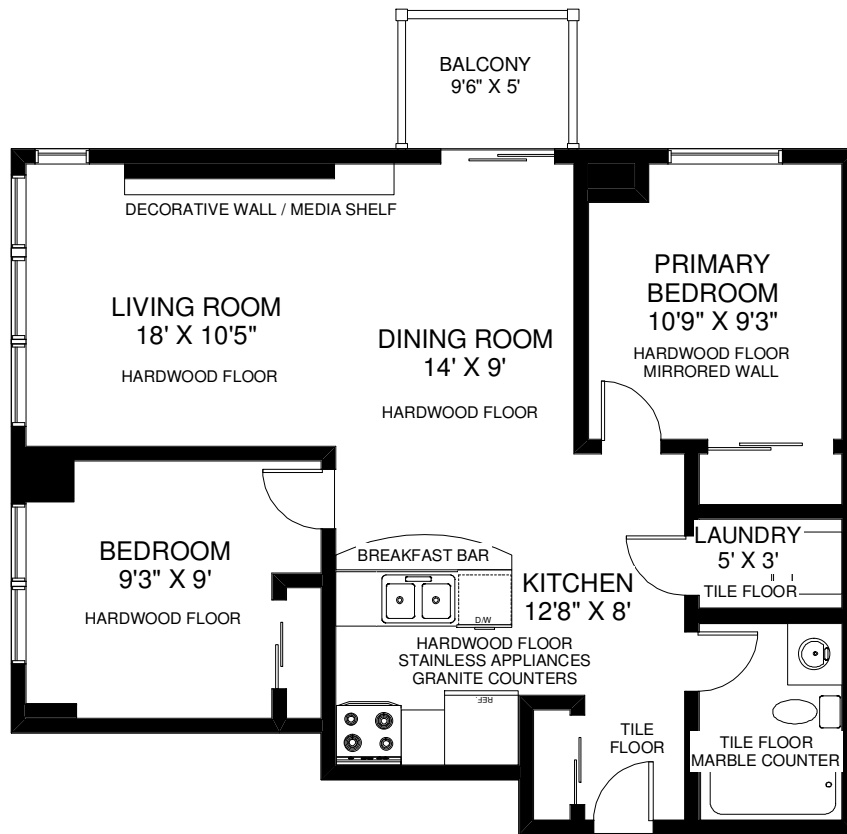

60 ST CLAIR AVENUE WEST UNIT #302

THE JULIE KINNEAR TEAM
Sales Representatives
Keller Williams Co-Evaluation Realty
(416) 236-1392

APPROXIMATELY 730 SQ FT

Note: Measurements & Calculations are approximate. Provided as a guideline only.