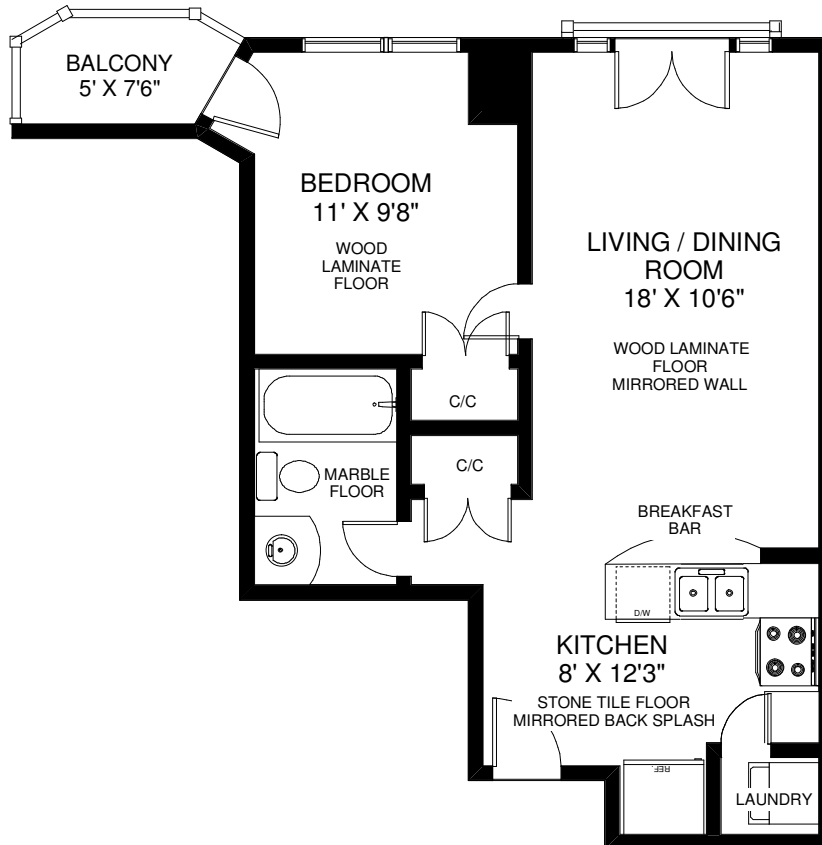

600 QUEENS QUAY #329

THE JULIE KINNEAR TEAM
Sales Representatives
Keller Williams Neighbourhood Realty
(416) 236-1392

APPROXIMATELY 560 SQ FT

Note: Measurements & Calculations are approximate. Provided as a guideline only.