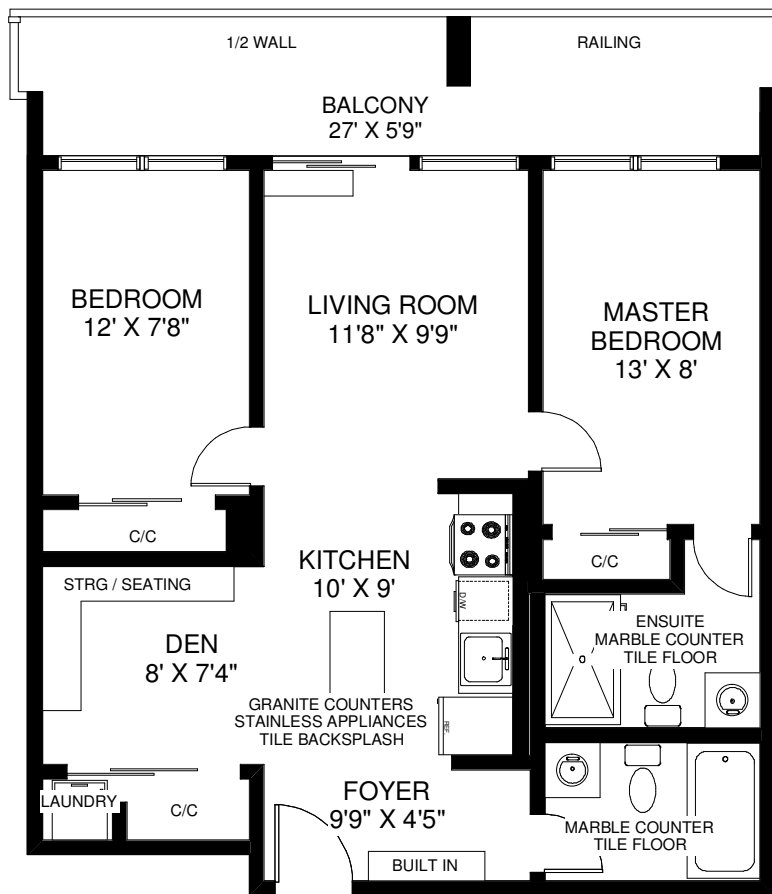

# 68 ABELL STREET UNIT #741

**THE JULIE KINNEAR TEAM**  
Sales Representatives  
Keller Williams Neighbourhood Realty  
(416) 236-1392

WOOD LAMINATE FLOORS  
CEILING HT 8'

**APPROXIMATELY 720 SQ FT**

Note: Measurements & Calculations are approximate. Provided as a guideline only.