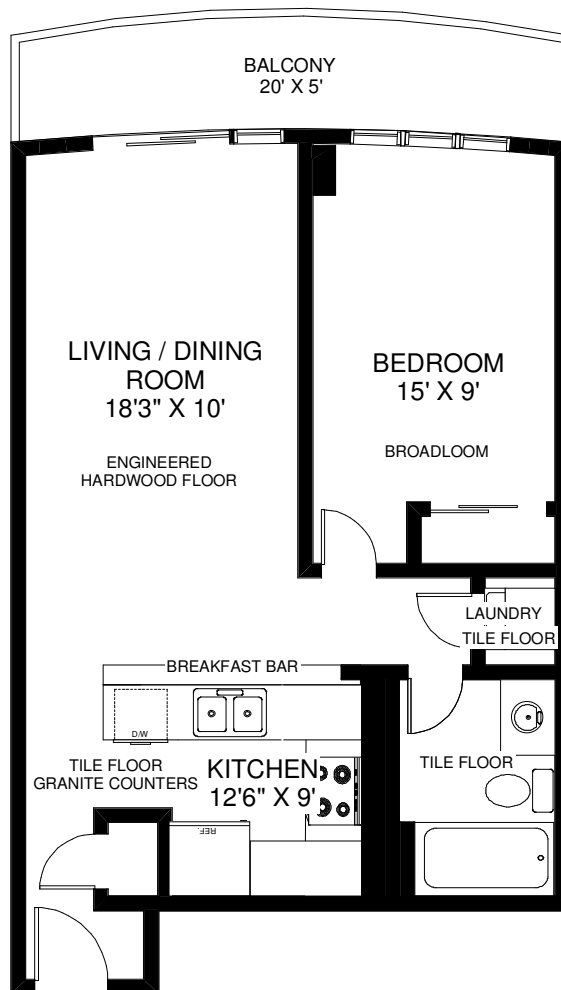

THE JULIE KINNEAR TEAM
Sales Representatives
Keller Williams Neighbourhood Realty
(416) 236-1392

70 ABSOLUTE AVENUE UNIT #1211

CEILING HT 9'

APPROXIMATELY 600 SQ FT

Note: Measurements & calculations are approximate. Provided as a guideline only.