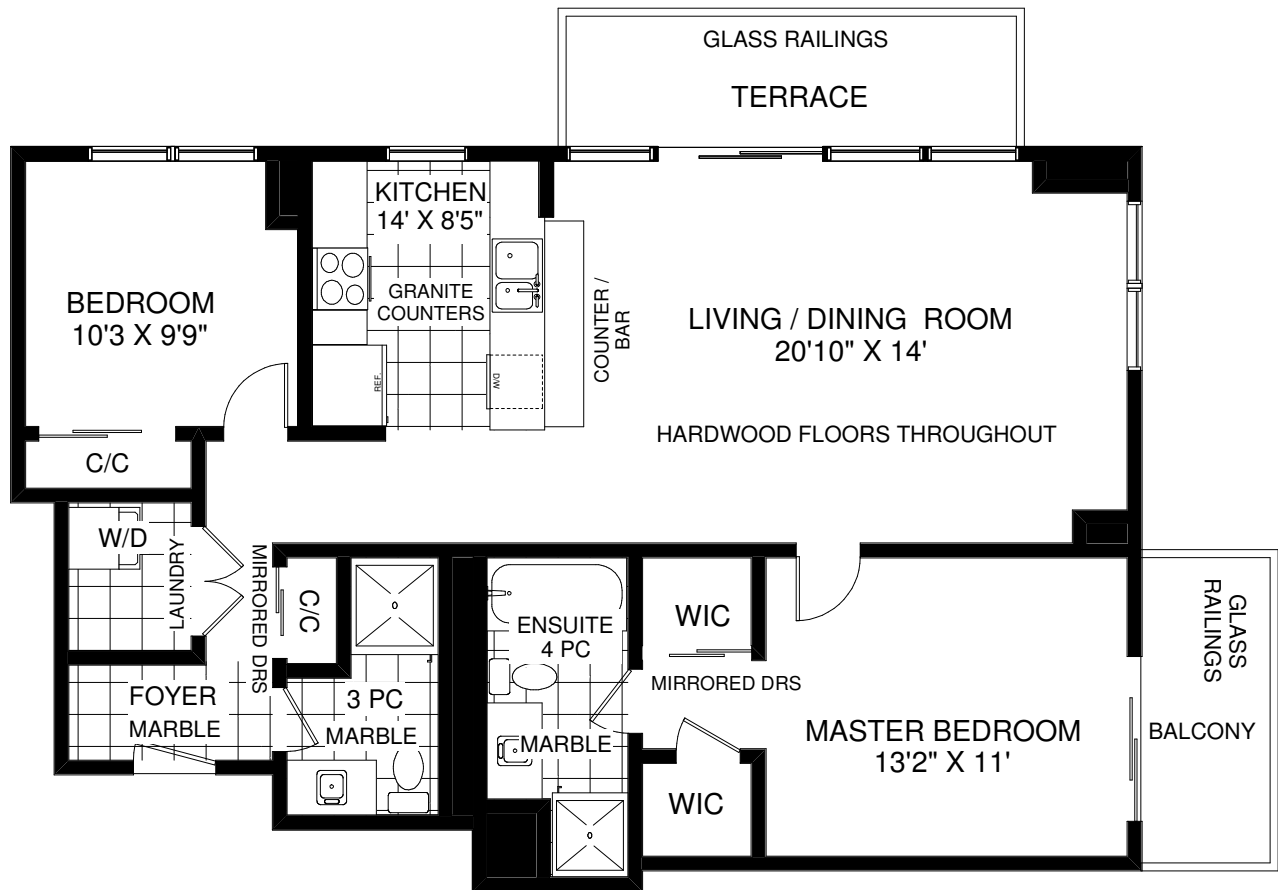

70 HIGH PARK AVENUE UNIT 1904

JULIE KINNEAR
Sales Representative
Royal LePage Real Estate Services Ltd., Brokerage
(416) 762-8255

APPROXIMATELY 1,039 SQ FT

FLOOR PLANS BY KIM DORNEY
647-989-6526

Note: Measurements & Calculations are approximate. Provided as a guideline only.