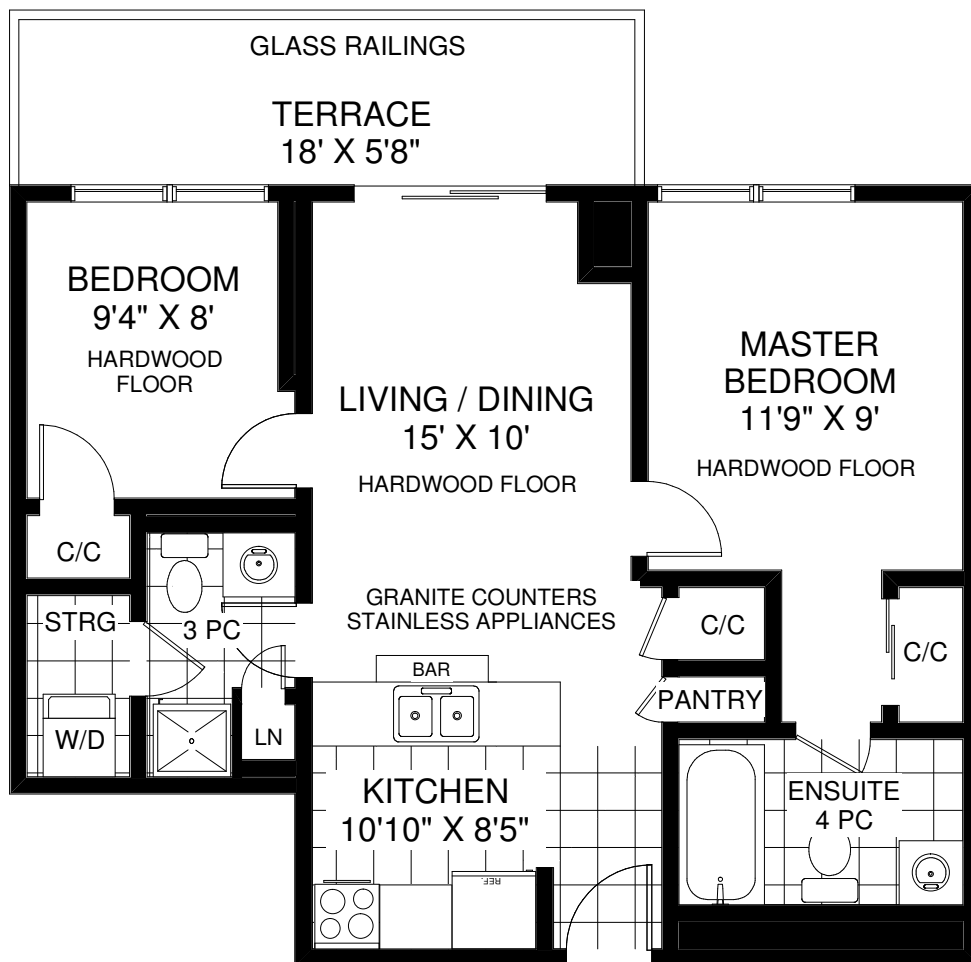

# 70 HIGH PARK AVENUE UNIT 402

**JULIE KINNEAR**  
**Sales Representative**  
**Royal LePage Real Estate Services Ltd., Brokerage**  
**(416) 762-8255**

**APPROXIMATELY 669 SQ FT**

Note: Measurements & Calculations are approximate. Provided as a guideline only.