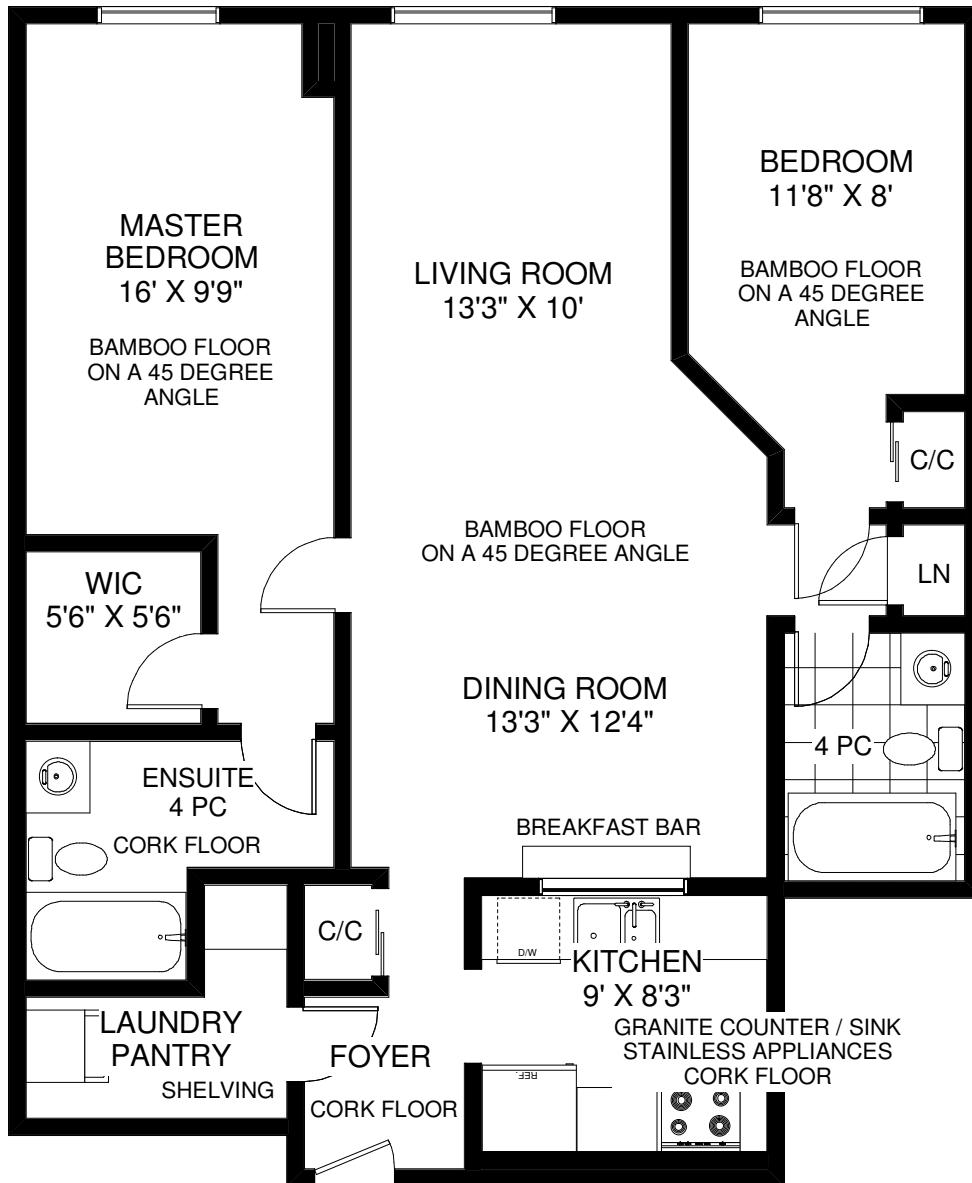

70 MILL STREET UNIT # 709

THE JULIE KINNEAR TEAM
Royal LePage Real Estate Services Ltd.,
Brokerage
(416) 762-8255

APPROXIMATELY 1,040 SQ FT

Note: Measurements & Calculations are approximate. Provided as a guideline only.