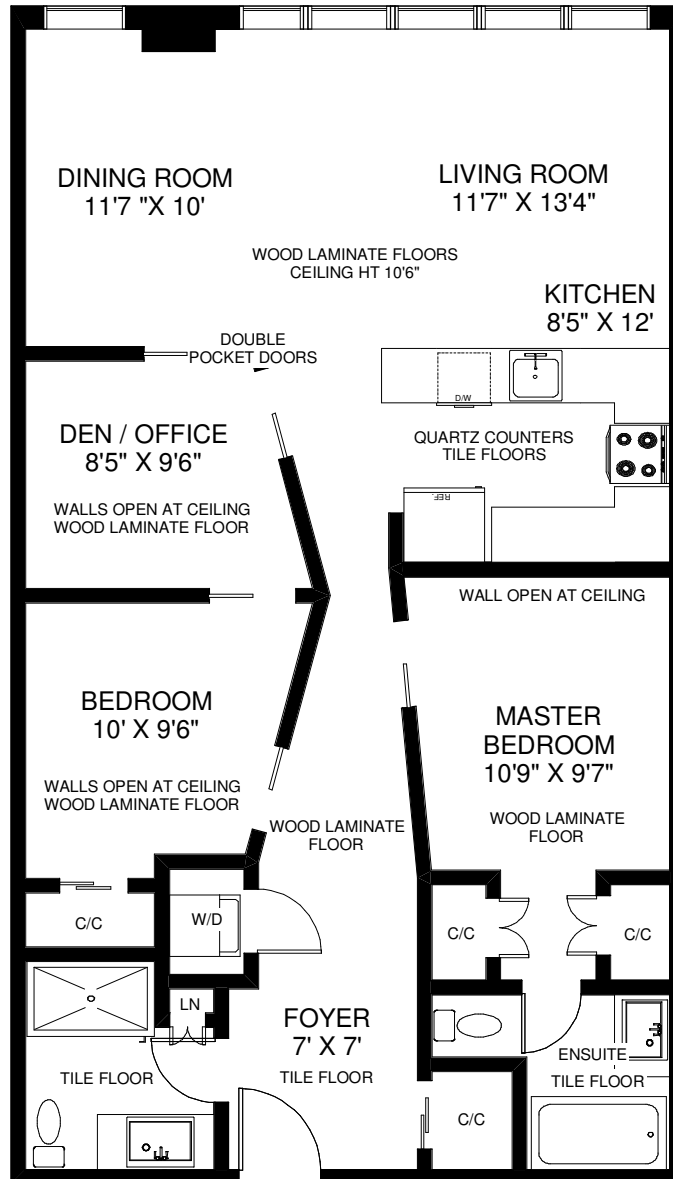

700 KING STREET WEST SUITE #1112

THE JULIE KINNEAR TEAM
Sales Representatives
Keller Williams Neighbourhood Realty
(416) 236-1392

APPROXIMATELY 1,050 SQ FT

Note: Measurements & Calculations are approximate. Provided as a guideline only.