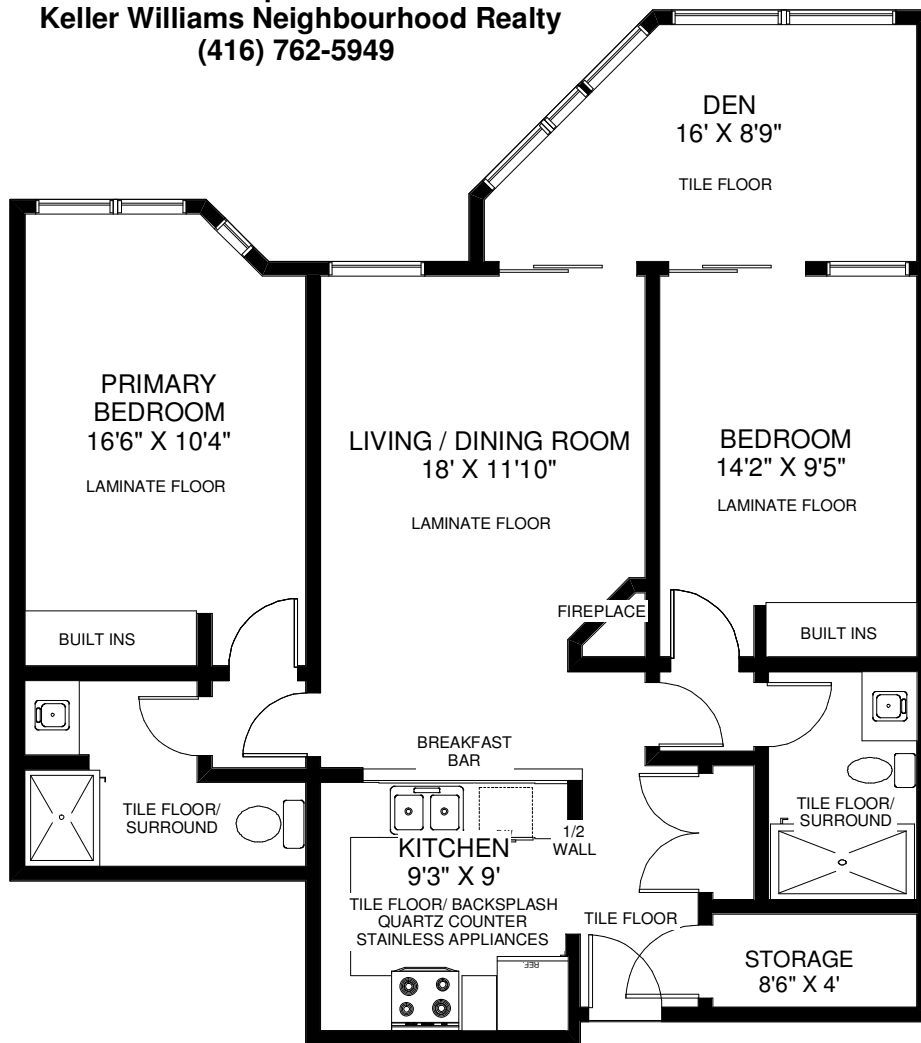

701 KING STREET WEST UNIT #909

THE JULIE KINNEAR TEAM
Sales Representatives
Keller Williams Neighbourhood Realty
(416) 762-5949

APPROXIMATELY 1,025 SQ FT

Note: Measurements & Calculations are approximate. Provided as a guideline only.